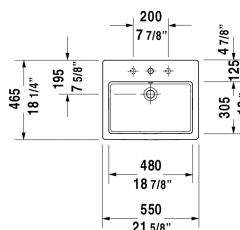

Vero Vanity basin # 031555

< 21 5/8" Inch >

| Vanity basin | Dimension | Weight | Order number |
|--|------------------------|--------|--------------|
| drop-in basin, cUPC listed, with overflow, with tap platform, 21 5/8" Inch | | | |
| Colors | | | |
| 00 White | | | |
| Variant | | | |
| Sanitary ceramics with the special WonderGliss surface finish will remain clean and attractive-looking for a long time to come. When ordering WonderGliss please add a "1" as eleventh digit to the model number. | | | |
| Suitable products | | | |
| Vanity unit wall-mounted 1 pull-out compartment, countertop including one cut-out, for 1 vanity basin central incl. siphon cover, 39 3/8" x 21 5/8" Inch | 39 3/8" x 21 5/8" Inch | | KT6795 |
| Vanity unit wall-mounted 1 pull-out compartment, countertop including one cut-out, for 1 vanity basin central incl. siphon cover, 47 1/4" x 21 5/8" Inch | 47 1/4" x 21 5/8" Inch | | KT6796 |
| Vanity unit wall-mounted 2 pull-out compartments, 1 countertop with one cut-out or two cut-outs, for 1 or 2 vanity basins each including siphon cover(s), 55 1/8" x 21 5/8" Inch | 55 1/8" x 21 5/8" Inch | | KT6797 B/L/R |
| Vanity unit wall-mounted 2 drawers, upper drawer including cut-out for siphon and siphon cover, countertop including one cut-out, for 1 vanity basin central, 31 1/2" x 21 5/8" Inch | 31 1/2" x 21 5/8" Inch | | KT6754 |
| Vanity unit wall-mounted 2 drawers, upper drawer including cut-out for siphon and siphon cover, countertop including one cut-out, for 1 vanity basin central, 39 3/8" x 21 5/8" Inch | 39 3/8" x 21 5/8" Inch | | KT6755 |