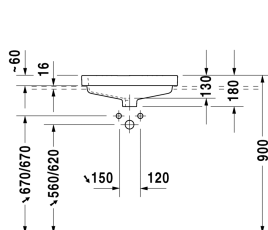

Vero Vanity basin # 031555

< 21 5/8" Inch >

| Vanity basin | Dimension | Weight | Order number |
|--|------------------------|--------|--------------|
| drop-in basin, cUPC listed, with overflow, with tap platform, 21 5/8" Inch | | | |
| Colors | | | |
| 00 White | | | |
| Variant | | | |
| Sanitary ceramics with the special WonderGliss surface finish will remain clean and attractive-looking for a long time to come. When ordering WonderGliss please add a "1" as eleventh digit to the model number. | | | |
| Suitable products | | | |
| Vanity unit wall-mounted 1 pull-out compartment, countertop including one cut-out, for 1 vanity basin central incl. siphon cover, 39 3/8" x 21 5/8" Inch | 39 3/8" x 21 5/8" Inch | | KT6795 |
| Vanity unit wall-mounted 1 pull-out compartment, countertop including one cut-out, for 1 vanity basin central incl. siphon cover, 47 1/4" x 21 5/8" Inch | 47 1/4" x 21 5/8" Inch | | KT6796 |
| Vanity unit wall-mounted 2 pull-out compartments, 1 countertop with one cut-out or two cut-outs, for 1 or 2 vanity basins each including siphon cover(s), 55 1/8" x 21 5/8" Inch | 55 1/8" x 21 5/8" Inch | | KT6797 B/L/R |
| Vanity unit wall-mounted 2 drawers, upper drawer including cut-out for siphon and siphon cover, countertop including one cut-out, for 1 vanity basin central, 31 1/2" x 21 5/8" Inch | 31 1/2" x 21 5/8" Inch | | KT6754 |
| Vanity unit wall-mounted 2 drawers, upper drawer including cut-out for siphon and siphon cover, countertop including one cut-out, for 1 vanity basin central, 39 3/8" x 21 5/8" Inch | 39 3/8" x 21 5/8" Inch | | KT6755 |