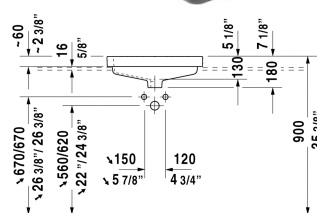

Vero Vanity basin # 031555

< 21 5/8" Inch >

| Vanity basin | Dimension | Weight | Order number |
|--|------------------------|--------|--------------|
| drop-in basin, cUPC listed, with overflow, with tap platform, 21 5/8" Inch | | | |
| Colors | | | |
| 00 White | | | |
| Variant | | | |
| Sanitary ceramics with the special WonderGliss surface finish will remain clean and attractive-looking for a long time to come. When ordering WonderGliss please add a "1" as eleventh digit to the model number. | | | |
| Suitable products | | | |
| Vanity unit wall-mounted 1 pull-out compartment, countertop including one cut-out, for 1 vanity basin central incl. siphon cover, 39 3/8" x 21 5/8" Inch | 39 3/8" x 21 5/8" Inch | | KT6795 |
| Vanity unit wall-mounted 1 pull-out compartment, countertop including one cut-out, for 1 vanity basin central incl. siphon cover, 47 1/4" x 21 5/8" Inch | 47 1/4" x 21 5/8" Inch | | KT6796 |
| Vanity unit wall-mounted 2 pull-out compartments, 1 countertop with one cut-out or two cut-outs, for 1 or 2 vanity basins each including siphon cover(s), 55 1/8" x 21 5/8" Inch | 55 1/8" x 21 5/8" Inch | | KT6797 B/L/R |
| Vanity unit wall-mounted 2 drawers, upper drawer including cut-out for siphon and siphon cover, countertop including one cut-out, for 1 vanity basin central, 31 1/2" x 21 5/8" Inch | 31 1/2" x 21 5/8" Inch | | KT6754 |
| Vanity unit wall-mounted 2 drawers, upper drawer including cut-out for siphon and siphon cover, countertop including one cut-out, for 1 vanity basin central, 39 3/8" x 21 5/8" Inch | 39 3/8" x 21 5/8" Inch | | KT6755 |