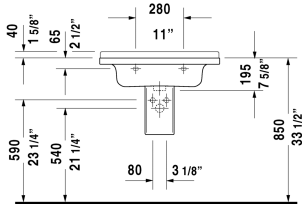

**Starck 3 Furniture washbasin # 0304700000 / 0304700030**

|< 27 1/2" Inch >|

Furniture washbasin	Dimension	Weight	Order number
cUPC listed, with tap platform, hardware included, 27 1/2" Inch			
<b>Colors</b>			
00 White			
<b>Variant</b>			
● with overflow	27 1/2" x 19 1/4" Inch	46.6 lb	0304700000
●●● with overflow	27 1/2" x 19 1/4" Inch	46.6 lb	0304700030
<b>Text for invitation of tenders</b>			
Suitable for universal vanity units and vanity units of X-Large and Ketho			
Sanitary ceramics with the special WonderGliss surface finish will remain clean and attractive-looking for a long time to come. When ordering WonderGliss please add a "1" as eleventh digit to the model number.			
Space-saving siphon	1 1/4" Inch	0.9 lb	005073
<b>Suitable products</b>			
Pedestal for # 030065, 030060, 030055, 030410, 030480, 030470, 033213, 28" x 8 1/4" Inch	28" x 8 1/4" Inch		086516
Siphon cover for # 030065, 030060, 030055, 030410, 030480, 030470, 033213, 6 3/4" x 11 1/4" Inch	6 3/4" x 11 1/4" Inch		086515
Vanity unit wall-mounted 1 box drawer with siphon cut-out and cover, for Starck 3 # 030470, 25 5/8" x 18 1/4" Inch	25 5/8" x 18 1/4" Inch		KT6663

*All drawings contain the necessary measurements which are subject to standard tolerances. They are stated in inch & mm and are non-binding. Exact measurements, in particular for customized installation scenarios, can only be taken from the finished ceramic piece.*