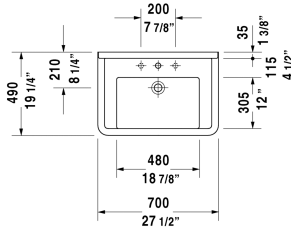

**Starck 3 Furniture washbasin # 0304700000 / 0304700030**

|< 27 1/2" Inch >|

Furniture washbasin	Dimension	Weight	Order number
cUPC listed, with tap platform, hardware included, 27 1/2" Inch			
<b>Colors</b>			
00 White			
<b>Variant</b>			
● with overflow	27 1/2" x 19 1/4" Inch	46.6 lb	0304700000
●●● with overflow	27 1/2" x 19 1/4" Inch	46.6 lb	0304700030
<b>Text for invitation of tenders</b>			
Suitable for universal vanity units and vanity units of X-Large and Ketho			
Sanitary ceramics with the special WonderGliss surface finish will remain clean and attractive-looking for a long time to come. When ordering WonderGliss please add a "1" as eleventh digit to the model number.			
Space-saving siphon	1 1/4" Inch	0.9 lb	005073
<b>Suitable products</b>			
Pedestal for # 030065, 030060, 030055, 030410, 030480, 030470, 033213, 28" x 8 1/4" Inch	28" x 8 1/4" Inch		086516
Siphon cover for # 030065, 030060, 030055, 030410, 030480, 030470, 033213, 6 3/4" x 11 1/4" Inch	6 3/4" x 11 1/4" Inch		086515
Vanity unit wall-mounted 1 box drawer with siphon cut-out and cover, for Starck 3 # 030470, 25 5/8" x 18 1/4" Inch	25 5/8" x 18 1/4" Inch		KT6663

*All drawings contain the necessary measurements which are subject to standard tolerances. They are stated in inch & mm and are non-binding. Exact measurements, in particular for customized installation scenarios, can only be taken from the finished ceramic piece.*