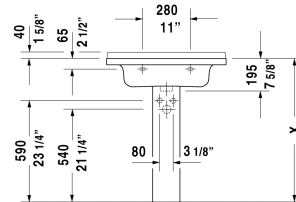

**Starck 3 Furniture washbasin # 0304700000 / 0304700030**

|< 27 1/2" Inch >|

Furniture washbasin	Dimension	Weight	Order number
cUPC listed, with tap platform, hardware included, 27 1/2" Inch			
<b>Colors</b>			
00 White			
<b>Variant</b>			
● with overflow	27 1/2" x 19 1/4" Inch	46.6 lb	0304700000
●●● with overflow	27 1/2" x 19 1/4" Inch	46.6 lb	0304700030
<b>Text for invitation of tenders</b>			
Suitable for universal vanity units and vanity units of X-Large and Ketho			
Sanitary ceramics with the special WonderGliss surface finish will remain clean and attractive-looking for a long time to come. When ordering WonderGliss please add a "1" as eleventh digit to the model number.			
Space-saving siphon	1 1/4" Inch	0.9 lb	005073
<b>Suitable products</b>			
Pedestal for # 030065, 030060, 030055, 030410, 030480, 030470, 033213, 28" x 8 1/4" Inch	28" x 8 1/4" Inch		086516
Siphon cover for # 030065, 030060, 030055, 030410, 030480, 030470, 033213, 6 3/4" x 11 1/4" Inch	6 3/4" x 11 1/4" Inch		086515
Vanity unit wall-mounted 1 box drawer with siphon cut-out and cover, for Starck 3 # 030470, 25 5/8" x 18 1/4" Inch	25 5/8" x 18 1/4" Inch		KT6663

*All drawings contain the necessary measurements which are subject to standard tolerances. They are stated in inch & mm and are non-binding. Exact measurements, in particular for customized installation scenarios, can only be taken from the finished ceramic piece.*