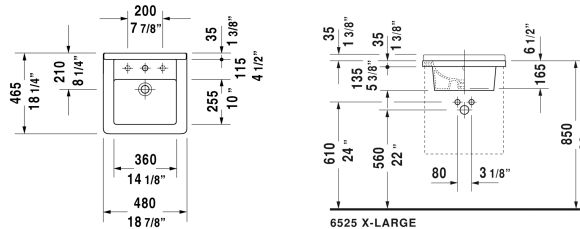

Starck 3 Furniture washbasin # 0303480000 / 0303480030

|< 18 7/8" Inch >|

Furniture washbasin	Dimension	Weight	Order number
with overflow, cUPC listed, with tap platform, outside fully glazed, hardware included, 18 7/8" Inch			
Colors			
00 White			
Variant			
●	18 7/8" x 18 1/4" Inch	27.5 lb	0303480000
●●●	18 7/8" x 18 1/4" Inch	27.5 lb	0303480030
Text for invitation of tenders			
For vanity units the space-saving siphon is recommended, Suitable for vanity units X-Large and Ketho			
Sanitary ceramics with the special WonderGliss surface finish will remain clean and attractive-looking for a long time to come. When ordering WonderGliss please add a "1" as eleventh digit to the model number.			
Space-saving siphon	1 1/4" Inch	0.9 lb	005073
Suitable products			
Vanity unit wall-mounted 1 door, for Starck 3 # 030348, 17 3/8" x 17 7/8" Inch	17 3/8" x 17 7/8" Inch		KT6662 L/R
Vanity unit wall-mounted 1 door, for Starck 3 # 030348, 17 3/8" x 17 1/2" Inch	17 3/8" x 17 1/2" Inch		XL6525 L/R
Vanity unit wall-mounted 1 door, for Starck 3 # 030348, 18 1/8" x 17 5/8" Inch	18 1/8" x 17 5/8" Inch		LC6168 L/R
Vanity unit floor standing 1 door, 1 glass shelf, for Starck 3 # 030348, 18 1/8" x 17 5/8" Inch	18 1/8" x 17 5/8" Inch		LC6169 L/R

All drawings contain the necessary measurements which are subject to standard tolerances. They are stated in inch & mm and are non-binding. Exact measurements, in particular for customized installation scenarios, can only be taken from the finished ceramic piece.