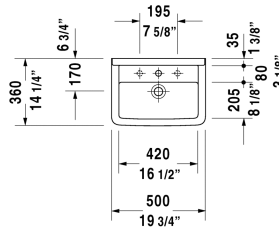

Starck 3 Washbasin # 0300500000 / 0300500030

|< 19 5/8" Inch >|

Washbasin	Dimension	Weight	Order number
with overflow, cUPC listed, with tap platform, hardware included, 19 5/8" Inch			
Colors			
00 White			
Variant			
●	19 5/8" x 14 1/8" Inch	31 lb	0300500000
● ● ●	19 5/8" x 14 1/8" Inch	31 lb	0300500030
Text for invitation of tenders			
Washbasin is not ADA compliant in combination with pedestal, siphon cover or metal console			
Sanitary ceramics with the special WonderGliss surface finish will remain clean and attractive-looking for a long time to come. When ordering WonderGliss please add a "1" as eleventh digit to the model number.			
Suitable products			
Siphon cover for # 030050, 075045, 030160, 030155, 6 1/2" x 9 1/2" Inch	6 1/2" x 9 1/2" Inch		086517

All drawings contain the necessary measurements which are subject to standard tolerances. They are stated in inch & mm and are non-binding. Exact measurements, in particular for customized installation scenarios, can only be taken from the finished ceramic piece.