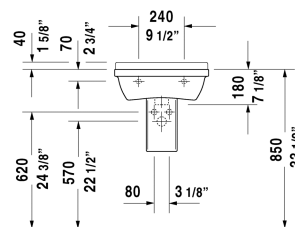

Starck 3 Washbasin # 0300500000 / 0300500030

|< 19 5/8" Inch >|

Washbasin	Dimension	Weight	Order number
with overflow, cUPC listed, with tap platform, hardware included, 19 5/8" Inch			
Colors			
00 White			
Variant			
●	19 5/8" x 14 1/8" Inch	31 lb	0300500000
● ● ●	19 5/8" x 14 1/8" Inch	31 lb	0300500030
Text for invitation of tenders			
Washbasin is not ADA compliant in combination with pedestal, siphon cover or metal console			
Sanitary ceramics with the special WonderGliss surface finish will remain clean and attractive-looking for a long time to come. When ordering WonderGliss please add a "1" as eleventh digit to the model number.			
Suitable products			
Siphon cover for # 030050, 075045, 030160, 030155, 6 1/2" x 9 1/2" Inch	6 1/2" x 9 1/2" Inch		086517

All drawings contain the necessary measurements which are subject to standard tolerances. They are stated in inch & mm and are non-binding. Exact measurements, in particular for customized installation scenarios, can only be taken from the finished ceramic piece.