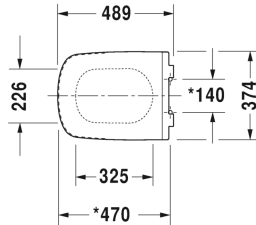

DuraStyle Toilet seat and cover # 0060590000

Toilet seat and cover	Dimension	Weight	Order number
removable, elongated, hinges stainless steel, with slow close			
Colors			
00 White			
Variant			
		5.7 lb	0060590000
Suitable products			
One-Piece toilet US-version toilet, syphonic, 12" rough-in, vertical outlet, cUPC listed, 14 5/8" x 28 3/8" Inch	14 5/8" x 28 3/8" Inch		215701
Toilet wall-mounted washdown model, cUPC listed, Durafix included, 14 5/8" X 24 3/8" Inch	14 5/8" X 24 3/8" Inch		253709
Toilet close-coupled (without tank), washdown model, outlet for vario connector set, for horizontal and vertical outlet, length adjustable from 2 3/4" - 7 1/2", and vario connecting bend, vertical outlet from 7 1/8" - 8 5/8", hardware included, cUPC listed, 14 5/8" x 27 1/2" Inch	14 5/8" x 27 1/2" Inch		215609
Two-Piece toilet (without tank), US-version toilet, syphonic, 12" rough-in, vertical outlet, cUPC listed, 14 1/8" x 27 1/2" Inch	14 1/8" x 27 1/2" Inch		216001
Toilet wall-mounted Duravit Rimless® rimless, cUPC listed, washdown model, Durafix included, 14 5/8" X 24 3/8" Inch	14 5/8" X 24 3/8" Inch		254209

All drawings contain the necessary measurements which are subject to standard tolerances. They are stated in inch & mm and are non-binding. Exact measurements, in particular for customized installation scenarios, can only be taken from the finished ceramic piece.