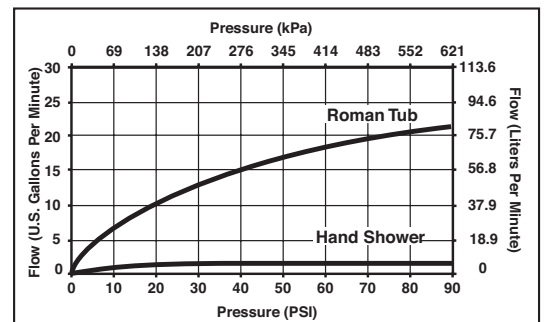

55 E. 111th Street, Indianapolis, Indiana 46280
350 South Edgeware Road, St. Thomas, ON N5P 4L1
© 2013 Masco Corporation of Indiana

Delta reserves the right (1) to make changes in specifications and materials, and (2) to change or discontinue models, both without notice or obligation. Dimensions are for reference only. See current full-line price book or www.deltafaucet.com for finish options and product availability.

DSP-B-T2768 Rev. A