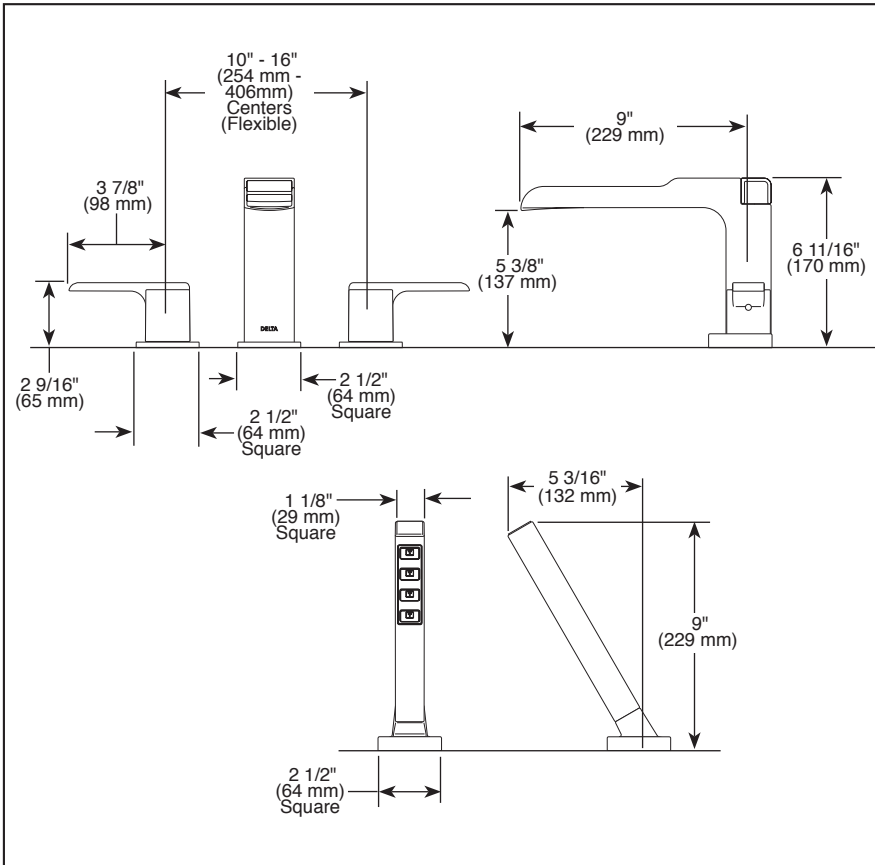

Submitted Model No.: _____

Specific Features: _____

▲ Designate Proper Finish Suffix

- ◆ Your Delta Faucet hand shower incorporates a backflow protection system that has been tested to be in compliance with ASME A112.18.3, CSA B125.1 and ASME A112.18.1. It incorporates two certified check valves in series, which operate independently and are integral, non-serviceable parts of the wand assembly.

ROMAN TUB/WHIRLPOOL FAUCET TRIM

- Ara™ Bath Collection
- Three Hole Installation (T2768 Series)
- Four Hole Installation (T4768 Series)
- Rough-In Kit Must Also be Ordered to Complete Installation (R4707 for four hole and R2707 for three hole)

STANDARD SPECIFICATIONS:

- Trim Only for two handle Roman Tub faucet for concealed mounting.
- 9" (229 mm) long, 6 11/16" (170 mm) high slip-on rigid spout.
- Temperature and volume controlled with handles.
- Red/blue button covers on handle for hot/cold identification.
- Rough-In kit must also be ordered to complete installation (R4707 for four hole and R2707 for three hole). There are separate specification sheets on each rough-in kit if more details are required.
- Handshower includes double check valves for backflow prevention (T4768).
- H₂Okinetic® Handshower water efficient flowrate of 2.0 GPM @ 80 PSI.