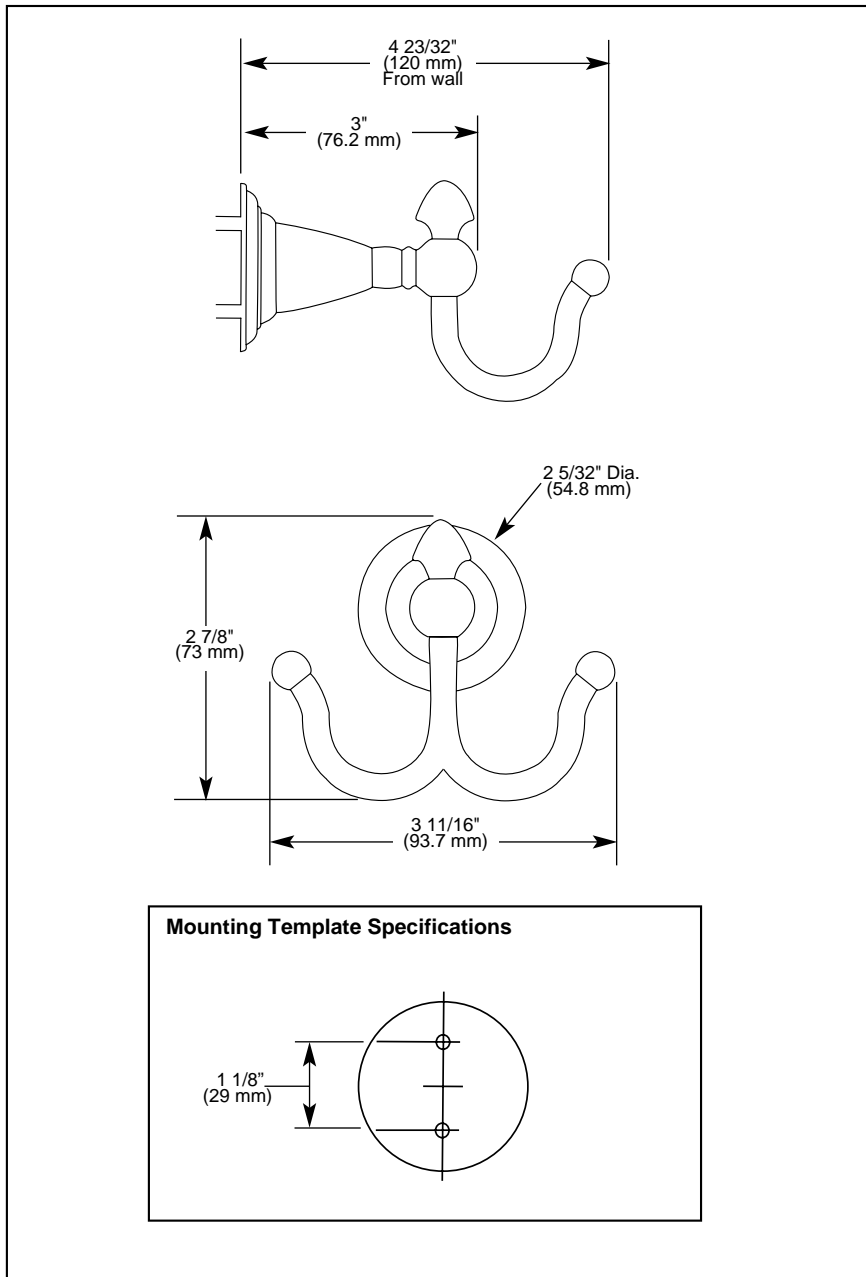

DELTA[®]

ACCESSORIES

- Victorian[®] Series
- Double Robe Hook

Submitted Model No.: _____

Specific Features: _____

STANDARD SPECIFICATIONS:

- Wood blocking is preferable behind all wall surfaces. If wood blocking is not available, the following fasteners are suggested: Tile/Masonry-Plastic or lead Anchors Plaster/drywall-Toggle bolts.
- Mounting hardware and mounting instructions included with product.