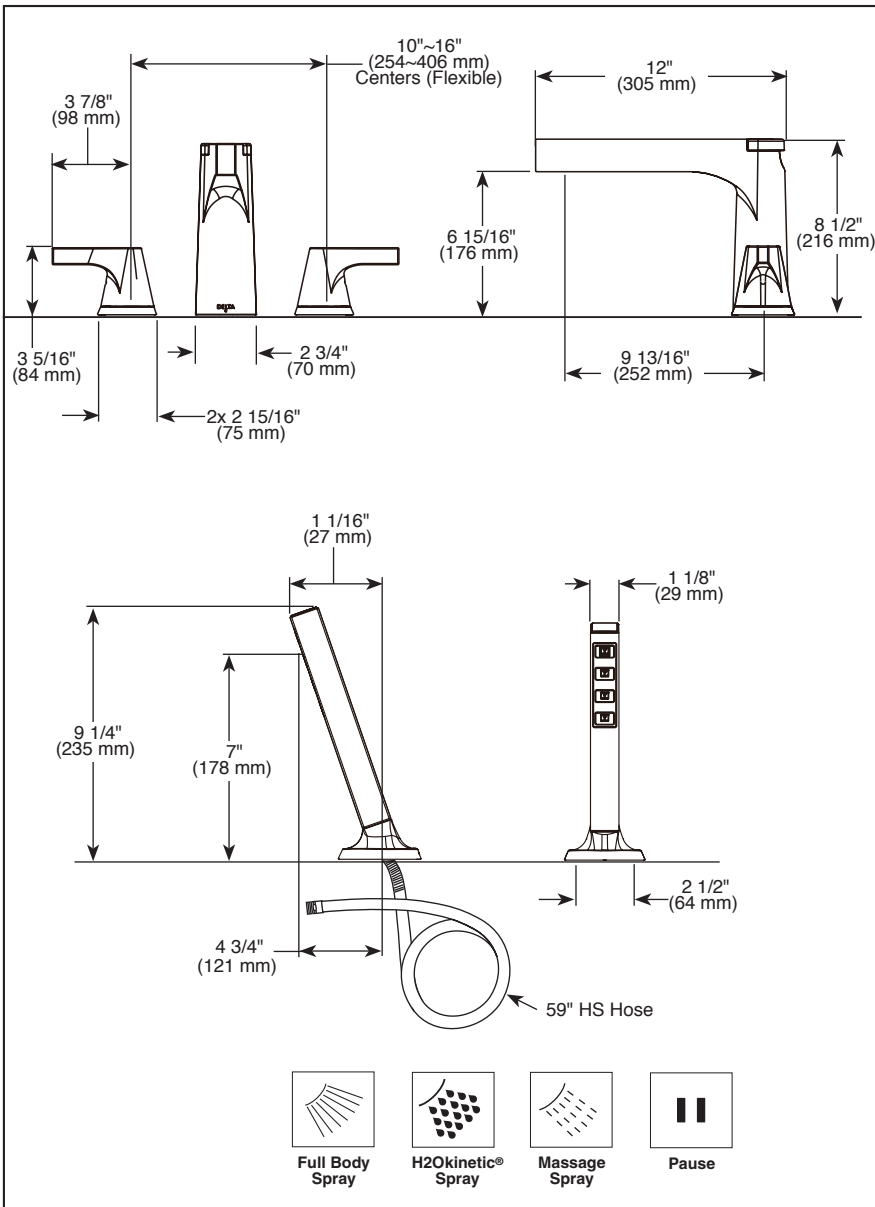

Submitted Model No.: _____

Specific Features: _____

ROMAN TUB/WHIRLPOOL FAUCET TRIM

- Zura™ Bath Collection
- Three Hole Installation (T2774 Series)
- Four Hole Installation (T4774 Series)

FEATURES:

- single setting H₂Okinetic® handshower (T4774).

STANDARD SPECIFICATIONS:

- Temperature and volume controlled with handles.
- Rough-In kit must also be ordered to complete installation (R4707 for four hole and R2707 for three hole). There are separate specification sheets on each rough-in kit if more details are required.
- Handshower includes certified double check valves for backflow prevention (T4774).
- Max. 2.00 gpm @ 80 psi, 7.60 L/min @ 550 kPa.
- Red/blue indicators.

COMPLETE VALVE COMPLIES WITH:

- ASME A112.18.1 / CSA B125.1
- Indicates compliance to - Valve control only. ICC/ANSI A117.1
- EPA WaterSense® - Applies to handshower only- 59567-PK

55 E. 111th Street, Indianapolis, Indiana 46280
350 South Edgeware Road, St. Thomas, ON N5P 4L1
© 2016 Masco Corporation of Indiana