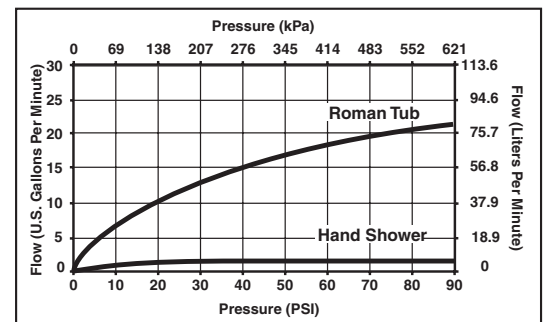

COMPLETE VALVE COMPLIES WITH:

- ASME A112.18.1 / CSA B125.1
- Indicates compliance to - Valve control only. ICC/ANSI A117.1
- EPA WaterSense® - Applies to handshower only- 59567-PK