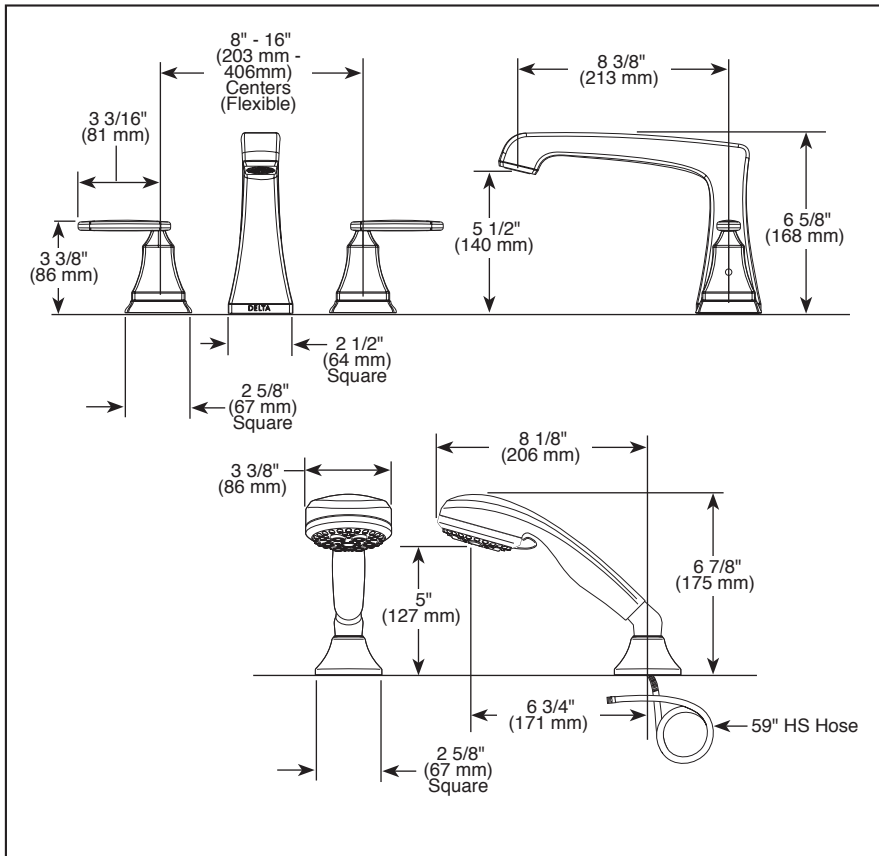

▲ Designate Proper Finish Suffix

ROMAN TUB/WHIRLPOOL FAUCET TRIM

- Ashlyn™ Bath Collection
- Three Hole Installation (T2764 Series)
- Four Hole Installation (T4764 Series)
- Rough-In Kit Must Also be Ordered to Complete Installation (R4707 for four hole and R2707 for three hole)

STANDARD SPECIFICATIONS:

- Trim only for two handle Roman Tub faucet for concealed mounting.
- 8 3/8" (213 mm) long, 6 5/8" (168 mm) high slip-on rigid spout.
- Temperature and volume controlled with handles.
- Rough-In kit must also be ordered to complete installation (R4707 for four hole and R2707 for three hole). There are separate specification sheets on each rough-in kit if more details are required.
- Handshower includes double check valves for backflow prevention (T4764).
- Handshower flow rate 2.0 gpm @ 80 PSI.

WARRANTY

- Lifetime limited warranty on parts (other than electronic parts and batteries) and finishes; or, for commercial users, for 5 years from date of purchase.
- 5 year limited warranty on electronic parts (other than batteries); or, for commercial users, for 1 year from the date of purchase. No warranty is provided on batteries.

COMPLETE VALVE COMPLIES WITH:

- ASME A112.18.1 / CSA B125.1

Indicates compliance to ICC/ANSI A117.1