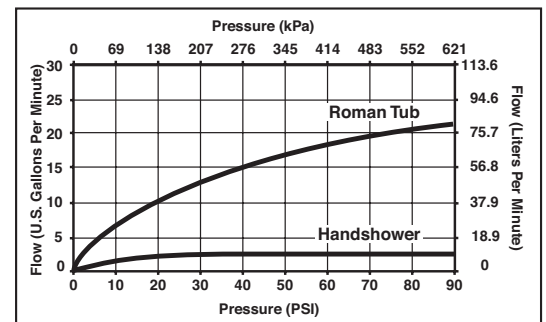

55 E. 111th Street, Indianapolis, Indiana 46280
350 South Edgeware Road, St. Thomas, ON N5P 4L1
© 2013 Masco Corporation of Indiana

Delta reserves the right (1) to make changes in specifications and materials, and (2) to change or discontinue models, both without notice or obligation. Dimensions are for reference only. See current full-line price book or www.deltafaucet.com for finish options and product availability.

DSP-B-T2764 Rev. A