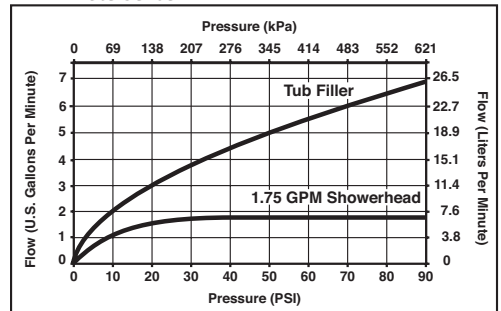

FEATURES:

- Monitor® 14 Series pressure balanced bath single handle mixing valve trim
- Five-setting H₂Okinetic® Technology showerhead

STANDARD SPECIFICATIONS:

- Maintains a balanced pressure of hot and cold water even when a valve is turned on or off elsewhere in the system.
- For use with MultiChoice® Universal rough valve body. (R10000 Series)
- Back-to-back installation capability.
- Temperature only controlled with handle.
- Field adjustable to limit handle rotation into hot water zone.
- 120° maximum handle rotation.
- All parts replaceable from the front of the valve.
- Max. 1.75 gpm @ 80 psi, 7.60 L/min @ 550 kPa.
- Red/blue pad print temperature indicator on the shower escutcheon.
- "-LHD" models indicate less showerhead.
- Stem extension kit RP77991 can be ordered to allow for an additional 1 3/4" wall thickness. RP77991 ships with chrome escutcheon screws. For special finishes also order RP12630 escutcheon screws in desired finish.

WARRANTY

- Lifetime limited warranty on parts (other than electronic parts and batteries) and finishes: or, for commercial users, for 5 years from date of purchase.
- 5 year limited warranty on electronic parts (other than batteries); or, for commercial users, for 1 year from the date of purchase. No warranty is provided on batteries.

COMPLIES WITH:

- ASME A112.18.1 / CSA B125.1
- Indicates compliance to ICC/ANSI A117.1-Valve control only.
- EPA WaterSense®

Delta Faucet Company

55 E. 111th Street, Indianapolis, Indiana 46280
350 South Edgeware Road, St. Thomas, ON N5P 4L1
© 2017 Delta Faucet Company