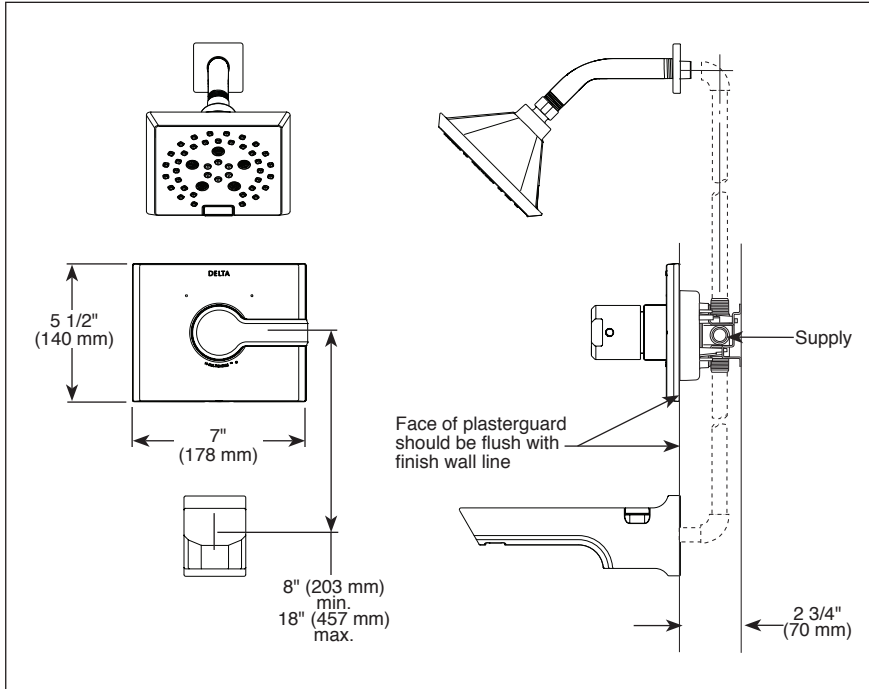

see what Delta can do™

TUB AND SHOWER FAUCET TRIM

- Pivotal™ Bath Collection
- Valve Only (T14099)
- Shower Only (T14299)
- Tub/Shower (T14499)

FEATURES:

- Monitor® 14 Series pressure balanced bath single handle mixing valve trim
- Five-setting H₂Okinetic® Technology showerhead

STANDARD SPECIFICATIONS:

- Maintains a balanced pressure of hot and cold water even when a valve is turned on or off elsewhere in the system.
- For use with MultiChoice® Universal rough valve body. (R10000 Series)
- Back-to-back installation capability.
- Temperature only controlled with handle.
- Field adjustable to limit handle rotation into hot water zone.
- 120° maximum handle rotation.
- All parts replaceable from the front of the valve.
- Max. 1.75 gpm @ 80 psi, 7.60 L/min @ 550 kPa.
- Red/blue pad print temperature indicator on the shower escutcheon.
- "-LHD" models indicate less showerhead.
- Stem extension kit RP77991 can be ordered to allow for an additional 1 3/4" wall thickness. RP77991 ships with chrome escutcheon screws. For special finishes also order RP12630 escutcheon screws in desired finish.

COMPLIES WITH:

- ASME A112.18.1 / CSA B125.1
- Indicates compliance to ICC/ANSI A117.1-Valve control only.
- EPA WaterSense®

Delta Faucet Company

55 E. 111th Street, Indianapolis, Indiana 46280
 350 South Edgeware Road, St. Thomas, ON N5P 4L1
 © 2017 Delta Faucet Company

Submitted Model No.: _____

Specific Features: _____

▲ Designate Proper Finish Suffix

52664▲ 1.75 GPM H₂O Showerhead

- Full Body Spray
- H₂Okinetik Spray
- Pause
- Full Spray w/Massage
- Massage Spray

Delta reserves the right (1) to make changes in specifications and materials, and (2) to change or discontinue models, both without notice or obligation. Dimensions are for reference only. See current full-line price book or www.deltafaucet.com for finish options and product availability.