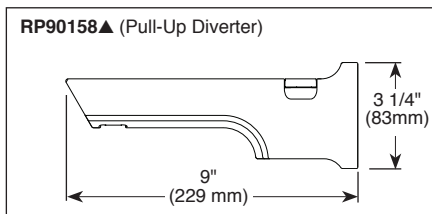

STANDARD SPECIFICATIONS:

- Maintains a balanced pressure of hot and cold water even when a valve is turned on or off elsewhere in the system.
- For use with MultiChoice® Universal rough valve body. (R10000 Series)
- Back-to-back installation capability.
- Temperature only controlled with handle.
- Field adjustable to limit handle rotation into hot water zone.
- 120° maximum handle rotation.
- All parts replaceable from the front of the valve.
- Max. 1.75 gpm @ 80 psi, 7.60 L/min @ 550 kPa.
- Red/blue pad print temperature indicator on the shower escutcheon.
- "-LHD" models indicate less showerhead.
- Stem extension kit RP77991 can be ordered to allow for an additional 1 3/4" wall thickness. RP77991 ships with chrome escutcheon screws. For special finishes also order RP12630 escutcheon screws in desired finish.

Submitted Model No.: _____

Specific Features: _____

▲ Designate Proper Finish Suffix

52664▲ 1.75 GPM H₂O Showerhead

- Full Body Spray
- H₂Okinetik Spray
- Pause
- Full Spray w/Massage
- Massage Spray

Delta reserves the right (1) to make changes in specifications and materials, and (2) to change or discontinue models, both without notice or obligation. Dimensions are for reference only. See current full-line price book or www.deltafaucet.com for finish options and product availability.