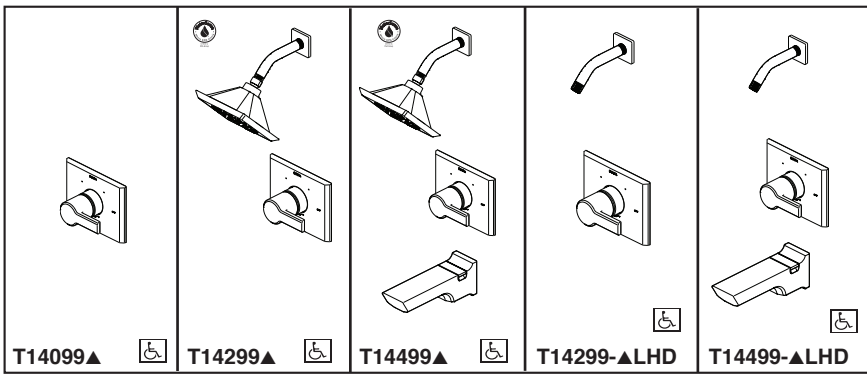

see what Delta can do™

TUB AND SHOWER FAUCET TRIM

- Pivotal™ Bath Collection
- Valve Only (T14099)
- Shower Only (T14299)
- Tub/Shower (T14499)

FEATURES:

- Monitor® 14 Series pressure balanced bath single handle mixing valve trim
- Five-setting H₂Okinetic® Technology showerhead

STANDARD SPECIFICATIONS:

- Maintains a balanced pressure of hot and cold water even when a valve is turned on or off elsewhere in the system.
- For use with MultiChoice® Universal rough valve body. (R10000 Series)
- Back-to-back installation capability.
- Temperature only controlled with handle.
- Field adjustable to limit handle rotation into hot water zone.
- 120° maximum handle rotation.
- All parts replaceable from the front of the valve.
- Max. 1.75 gpm @ 80 psi, 7.60 L/min @ 550 kPa.
- Red/blue pad print temperature indicator on the shower escutcheon.
- "-LHD" models indicate less showerhead.
- Stem extension kit RP77991 can be ordered to allow for an additional 1 3/4" wall thickness. RP77991 ships with chrome escutcheon screws. For special finishes also order RP12630 escutcheon screws in desired finish.

Submitted Model No.: _____

Specific Features: _____

▲ Designate Proper Finish Suffix

52664▲ 1.75 GPM H₂O Showerhead

- Full Body Spray
- H₂Okinetik Spray
- Pause
- Full Spray w/Massage
- Massage Spray

Delta reserves the right (1) to make changes in specifications and materials, and (2) to change or discontinue models, both without notice or obligation. Dimensions are for reference only. See current full-line price book or www.deltafaucet.com for finish options and product availability.