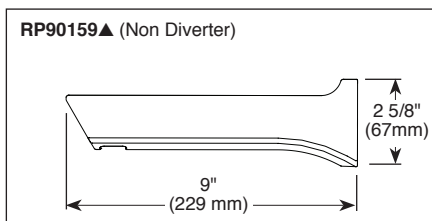

STANDARD SPECIFICATIONS:

- Maintains a balanced pressure of hot and cold water even when a valve is turned on or off elsewhere in the system.
- For use with MultiChoice® Universal rough valve body. (R10000 Series)
- Back-to-back installation capability.
- Temperature only controlled with handle.
- Field adjustable to limit handle rotation into hot water zone.
- 120° maximum handle rotation.
- All parts replaceable from the front of the valve.
- Max. 1.75 gpm @ 80 psi, 7.60 L/min @ 550 kPa.
- Red/blue pad print temperature indicator on the shower escutcheon.
- "-LHD" models indicate less showerhead.
- Stem extension kit RP77991 can be ordered to allow for an additional 1 3/4" wall thickness. RP77991 ships with chrome escutcheon screws. For special finishes also order RP12630 escutcheon screws in desired finish.

Submitted Model No.: _____

Specific Features: _____

▲ Designate Proper Finish Suffix

52664▲ 1.75 GPM H₂O Showerhead

- Full Body Spray
- H₂Okinetik Spray
- Pause
- Full Spray w/Massage
- Massage Spray

Delta reserves the right (1) to make changes in specifications and materials, and (2) to change or discontinue models, both without notice or obligation. Dimensions are for reference only. See current full-line price book or www.deltafaucet.com for finish options and product availability.