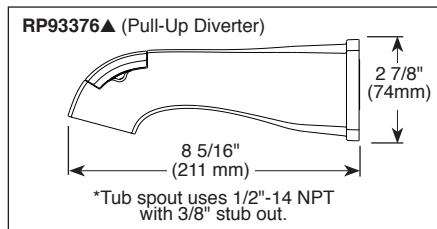

▲ Designate Proper Finish Suffix

Delta reserves the right (1) to make changes in specifications and materials, and (2) to change or discontinue models, both without notice or obligation. Dimensions are for reference only. See current full-line price book or www.deltafaucet.com for finish options and product availability.

DSP-B-T140766 Rev. A

Delta Faucet Company

55 E. 111th Street, Indianapolis, Indiana 46280
350 South Edgeware Road, St. Thomas, ON N5P 4L1
© 2018 Delta Faucet Company