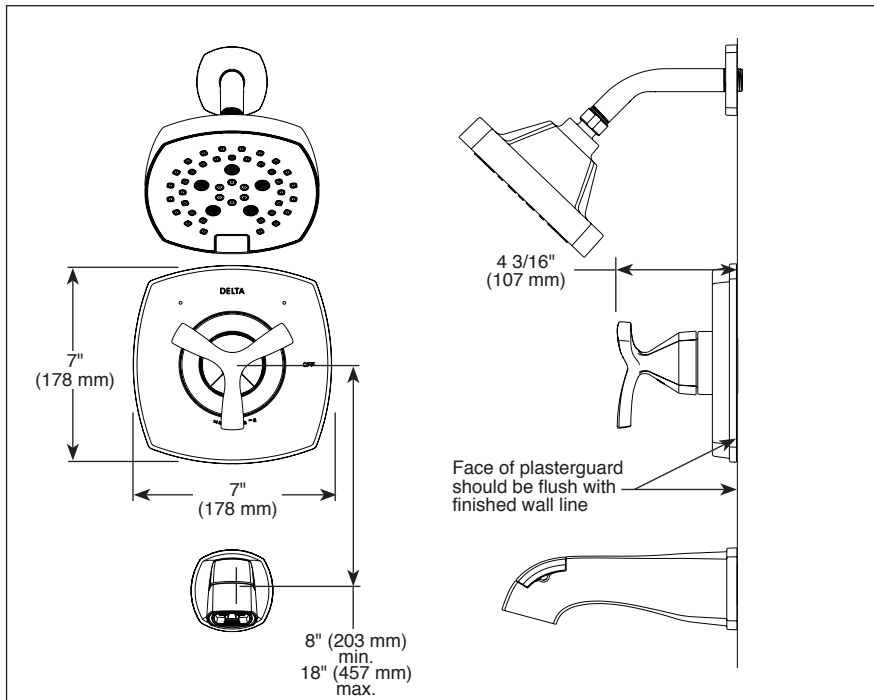

▲ Designate Proper Finish Suffix

Delta reserves the right (1) to make changes in specifications and materials, and (2) to change or discontinue models, both without notice or obligation. Dimensions are for reference only. See current full-line price book or www.deltafaucet.com for finish options and product availability.

DSP-B-T140766 Rev. A

Delta Faucet Company

55 E. 111th Street, Indianapolis, Indiana 46280
350 South Edgeware Road, St. Thomas, ON N5P 4L1
© 2018 Delta Faucet Company