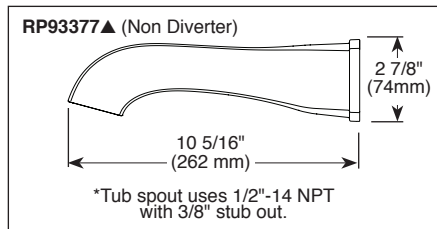

▲ Designate Proper Finish Suffix

Delta reserves the right (1) to make changes in specifications and materials, and (2) to change or discontinue models, both without notice or obligation. Dimensions are for reference only. See current full-line price book or www.deltafaucet.com for finish options and product availability.

DSP-B-T140766 Rev. A

Delta Faucet Company

55 E. 111th Street, Indianapolis, Indiana 46280
350 South Edgeware Road, St. Thomas, ON N5P 4L1
© 2018 Delta Faucet Company