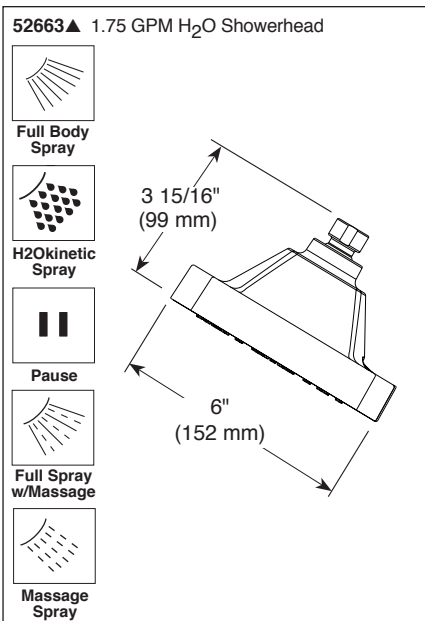

▲ Designate Proper Finish Suffix

Delta reserves the right (1) to make changes in specifications and materials, and (2) to change or discontinue models, both without notice or obligation. Dimensions are for reference only. See current full-line price book or www.deltafaucet.com for finish options and product availability.

DSP-B-T140766 Rev. A

Delta Faucet Company

55 E. 111th Street, Indianapolis, Indiana 46280
350 South Edgeware Road, St. Thomas, ON N5P 4L1
© 2018 Delta Faucet Company