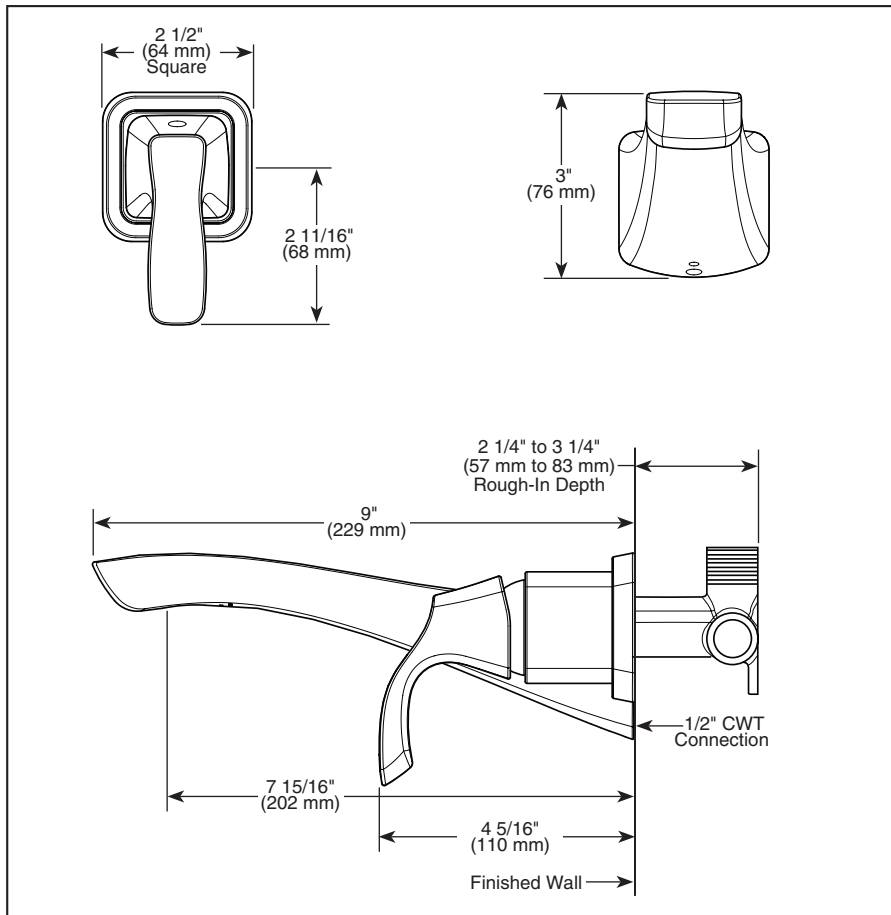

LAVATORY FAUCET TRIM

- Tesla™ Collection
- Two Hole On Wall

T552LF-WL▲

Submitted Model No.: _____

Specific Features: _____

▲ Designate proper finish suffix

STANDARD SPECIFICATIONS:

- Maximum 1.5 gpm @ 60 PSI, 5.7 L/Min @ 414 kPa
- Trim only for single handle lavatory faucet for wall mount installation
- Diamond coated ceramic cartridge (included in R3510-WL rough)
- Temperature and volume controlled by handle
- Accommodates wall thickness from 0" to 1" (25 mm)
- Control handle shall return to neutral position when valve is turned off
- Rough-In R3510-WL required for installation
- Drain sold separately
- Red/blue indicator markings
- Cartridge ships with rough

55 E. 111th Street, Indianapolis, Indiana 46280
 350 South Edgeware Road, St. Thomas, ON N5P 4L1
 © 2015 Masco Corporation of Indiana

Delta reserves the right (1) to make changes in specifications and materials, and (2) to change or discontinue models, both without notice or obligation. Dimensions are for reference only. See current full-line price book or www.deltafaucet.com for finish options and product availability.