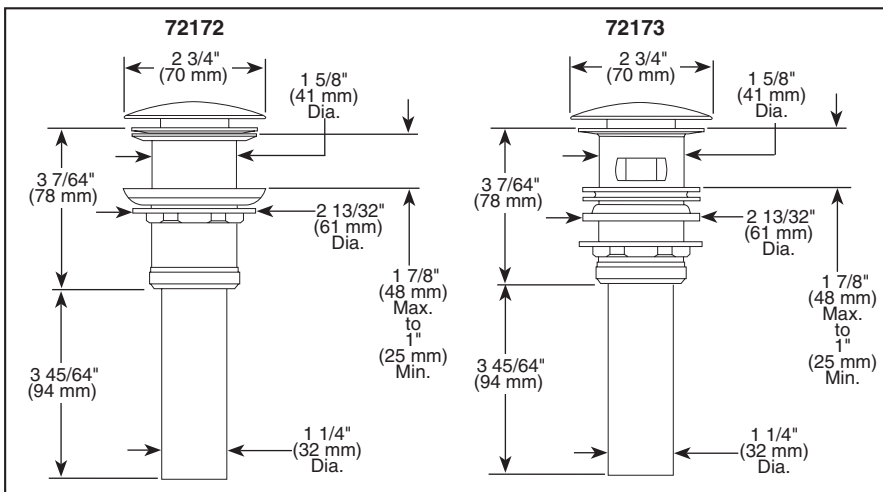

LAVATORY FAUCET TRIM

- Tesla™ Collection
- Two Hole On Wall

T552LF-WL▲

Submitted Model No.: _____

Specific Features: _____

▲ Designate proper finish suffix

STANDARD SPECIFICATIONS:

- Maximum 1.5 gpm @ 60 PSI, 5.7 L/Min @ 414 kPa
- Trim only for single handle lavatory faucet for wall mount installation
- Diamond coated ceramic cartridge (included in R3510-WL rough)
- Temperature and volume controlled by handle
- Accommodates wall thickness from 0" to 1" (25 mm)
- Control handle shall return to neutral position when valve is turned off
- Rough-In R3510-WL required for installation
- Drain sold separately
- Red/blue indicator markings
- Cartridge ships with rough

55 E. 111th Street, Indianapolis, Indiana 46280
 350 South Edgeware Road, St. Thomas, ON N5P 4L1
 © 2015 Masco Corporation of Indiana

Delta reserves the right (1) to make changes in specifications and materials, and (2) to change or discontinue models, both without notice or obligation. Dimensions are for reference only. See current full-line price book or www.deltafaucet.com for finish options and product availability.