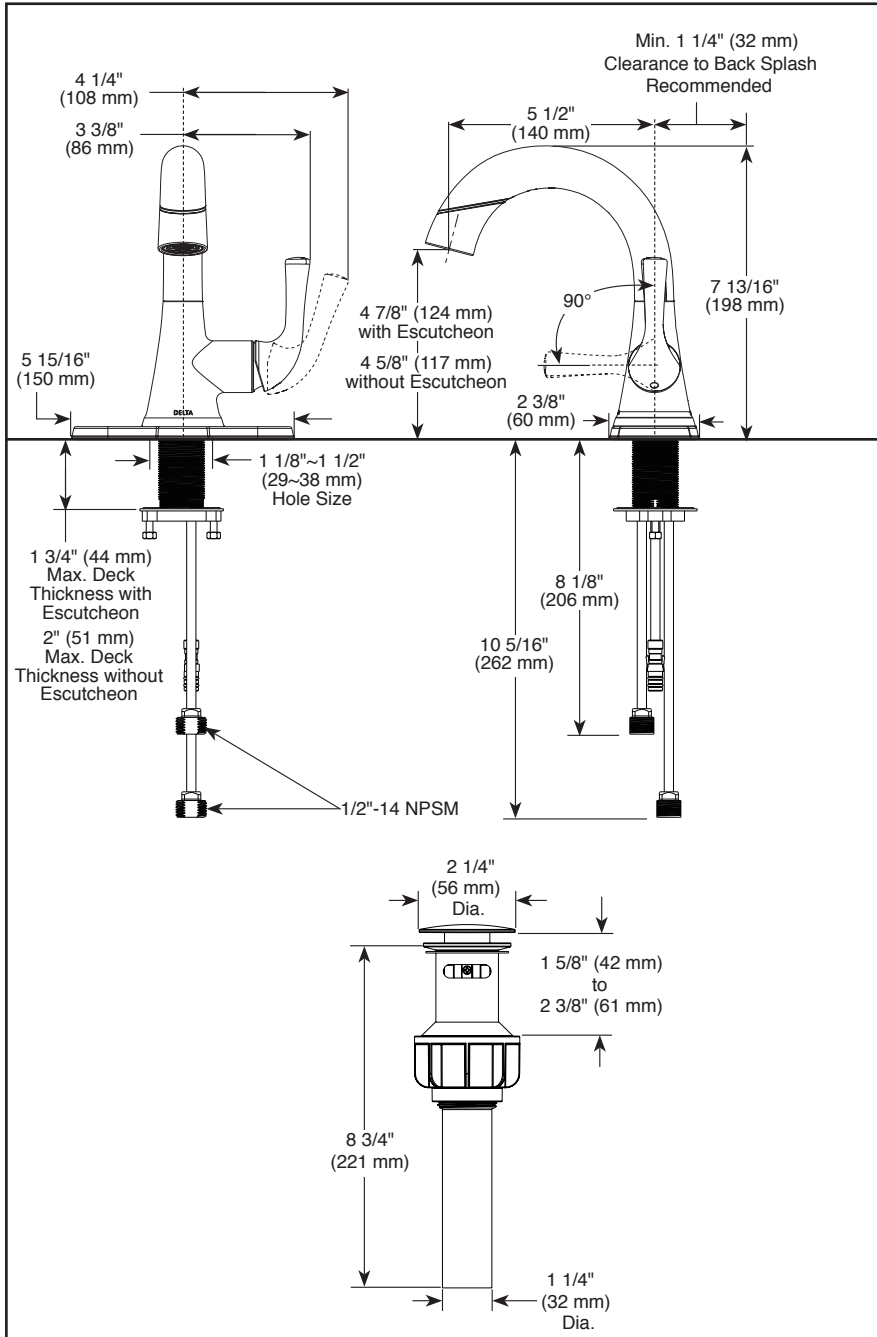

## BATHROOM FAUCET

■ Kayra™ Collection

■ Single Handle Deck Mount Pull-Down

Submitted Model No.: \_\_\_\_\_

Specific Features: \_\_\_\_\_

▲ Designate proper finish suffix

Delta reserves the right (1) to make changes in specifications and materials, and (2) to change or discontinue models, both without notice or obligation. Dimensions are for reference only. See current full-line price book or [www.deltafaucet.com](http://www.deltafaucet.com) for finish options and product availability.

### STANDARD SPECIFICATIONS:

- Maximum flow rate 1.2 gpm @ 60 psi, 4.5 L/min @ 414 kPa
- One or three hole mount (escutcheon optional, included)
- Control mechanism is replaceable cartridge with ceramic plates
- Dual integral check valves in sprayer connection
- Model has push pop-up with overflow
- 1/2"-14 NPSM threaded male inlets
- Pulled out hose length is 15 3/4" (400 mm)