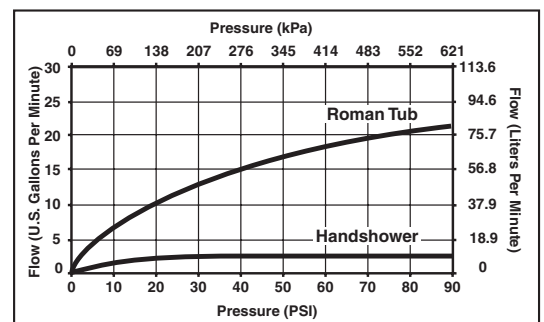

### STANDARD SPECIFICATIONS:

- Trim only for two handle Roman Tub faucet for concealed mounting.
- 8 3/8" (213 mm) long, 7 7/8" (200 mm) high slip-on rigid spout.
- Temperature and volume controlled with handles.
- Rough-In kit must also be ordered to complete installation (R4707 for four hole and R2707 for three hole). There are separate specification sheets on each rough-in kit if more details are required.
- Handshower includes double check valves for backflow prevention (T4794).
- Handshower flow rate 2.0 gpm @ 80 PSI.

### COMPLETE VALVE COMPLIES WITH:

- ASME A112.18.1 / CSA B125.1

Indicates compliance to ICC/ANSI A117.1

WaterSense applies to handshower only.

Delta reserves the right (1) to make changes in specifications and materials, and (2) to change or discontinue models, both without notice or obligation. Dimensions are for reference only. See current full-line price book or www.specselect.com for finish options and product availability.