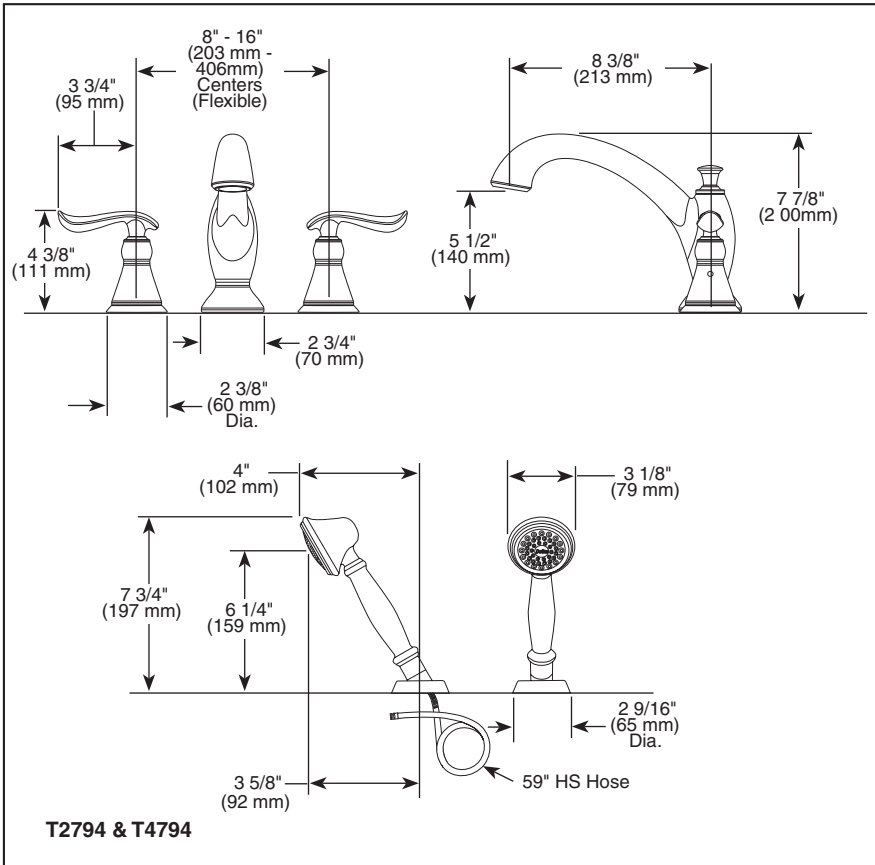

▲ Designate Proper Finish Suffix

ROMAN TUB/WHIRLPOOL FAUCET TRIM

- Linden™ Bath Collection
- Three Hole Installation (T2794 Series)
- Four Hole Installation (T4794 Series)
- Rough-In Kit Must Also be Ordered to Complete Installation (R4707 for four hole and R2707 for three hole)

STANDARD SPECIFICATIONS:

- Trim only for two handle Roman Tub faucet for concealed mounting.
- 8 3/8" (213 mm) long, 7 7/8" (200 mm) high slip-on rigid spout.
- Temperature and volume controlled with handles.
- Rough-In kit must also be ordered to complete installation (R4707 for four hole and R2707 for three hole). There are separate specification sheets on each rough-in kit if more details are required.
- Handshower includes double check valves for backflow prevention (T4794).
- Handshower flow rate 2.0 gpm @ 80 PSI.

WARRANTY

- Lifetime Faucet and Finish Limited Warranty to the original consumer purchaser to be free from defects in material and workmanship.
- 5 Year Limited Warranty for usage in all industrial, commercial and business applications.

COMPLETE VALVE COMPLIES WITH:

- ASME A112.18.1 / CSA B125.1

Indicates compliance to ICC/ANSI A117.1

WaterSense applies to handshower only.