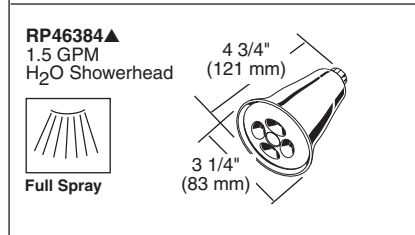

Submitted Model No.: _____
 Specific Features: _____

▲ = Designate Proper Finish Suffix

TUB AND SHOWER FAUCET TRIM

- Lahara® Bath Collection
- Valve Only (T14038)
- Shower Only (T14238)
- Tub/Shower (T14438)

STANDARD SPECIFICATIONS:

- Monitor® 14 Series pressure balanced bath mixing valve with Scald-Guard®.
- Maintains a balanced pressure of hot and cold water even when a valve is turned on or off elsewhere in the system.
- For use with MultiChoice™ Universal rough valve body. (R10000 Series)
- Back-to-back installation capability.
- Solid brass forged body.
- Temperature only controlled with handle.
- Field adjustable to limit handle rotation into hot water zone.
- 120° maximum handle rotation.
- All parts replaceable from the front of the valve.