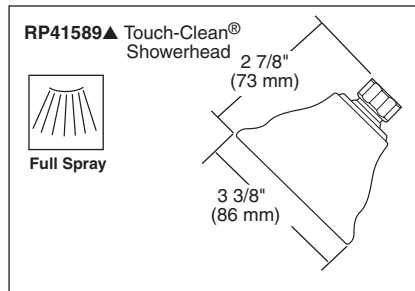

Submitted Model No.: _____
 Specific Features: _____

▲ = Designate Proper Finish Suffix

TUB AND SHOWER FAUCET TRIM

- Lahara® Bath Collection
- Valve Only (T14038)
- Shower Only (T14238)
- Tub/Shower (T14438)

STANDARD SPECIFICATIONS:

- Monitor® 14 Series pressure balanced bath mixing valve with Scald-Guard®.
- Maintains a balanced pressure of hot and cold water even when a valve is turned on or off elsewhere in the system.
- For use with MultiChoice™ Universal rough valve body. (R10000 Series)
- Back-to-back installation capability.
- Solid brass forged body.
- Temperature only controlled with handle.
- Field adjustable to limit handle rotation into hot water zone.
- 120° maximum handle rotation.
- All parts replaceable from the front of the valve.