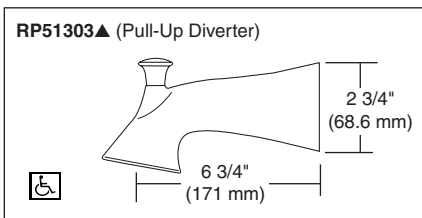

Submitted Model No.: _____
 Specific Features: _____

▲ = Designate Proper Finish Suffix

TUB AND SHOWER FAUCET TRIM

- Lahara® Bath Collection
- Valve Only (T14038)
- Shower Only (T14238)
- Tub/Shower (T14438)

STANDARD SPECIFICATIONS:

- Monitor® 14 Series pressure balanced bath mixing valve with Scald-Guard®.
- Maintains a balanced pressure of hot and cold water even when a valve is turned on or off elsewhere in the system.
- For use with MultiChoice™ Universal rough valve body. (R10000 Series)
- Back-to-back installation capability.
- Solid brass forged body.
- Temperature only controlled with handle.
- Field adjustable to limit handle rotation into hot water zone.
- 120° maximum handle rotation.
- All parts replaceable from the front of the valve.