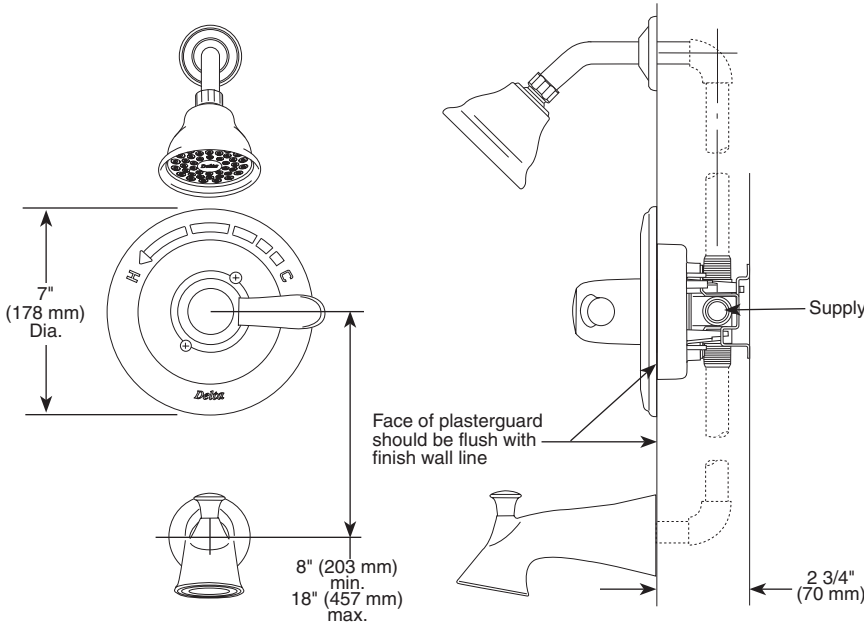

Submitted Model No.: _____
 Specific Features: _____

▲ = Designate Proper Finish Suffix

TUB AND SHOWER FAUCET TRIM

- Lahara® Bath Collection
- Valve Only (T14038)
- Shower Only (T14238)
- Tub/Shower (T14438)

STANDARD SPECIFICATIONS:

- Monitor® 14 Series pressure balanced bath mixing valve with Scald-Guard®.
- Maintains a balanced pressure of hot and cold water even when a valve is turned on or off elsewhere in the system.
- For use with MultiChoice™ Universal rough valve body. (R10000 Series)
- Back-to-back installation capability.
- Solid brass forged body.
- Temperature only controlled with handle.
- Field adjustable to limit handle rotation into hot water zone.
- 120° maximum handle rotation.
- All parts replaceable from the front of the valve.