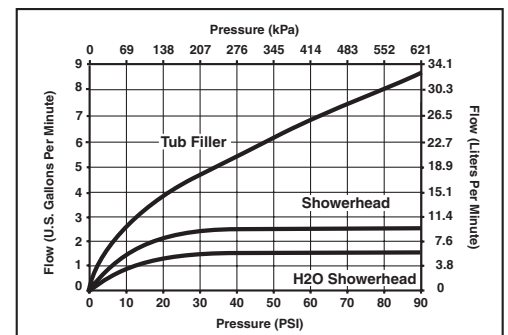

COMPLIES WITH:

- ASME A112.18.1 / CSA B125.1
- ASSE 1016
- Indicates compliance to ICC/ANSI A117.1

Delta reserves the right (1) to make changes in specifications and materials, and (2) to change or discontinue models, both without notice or obligation. Dimensions are for reference only. See current full-line price book or www.specselect.com for finish options and product availability.