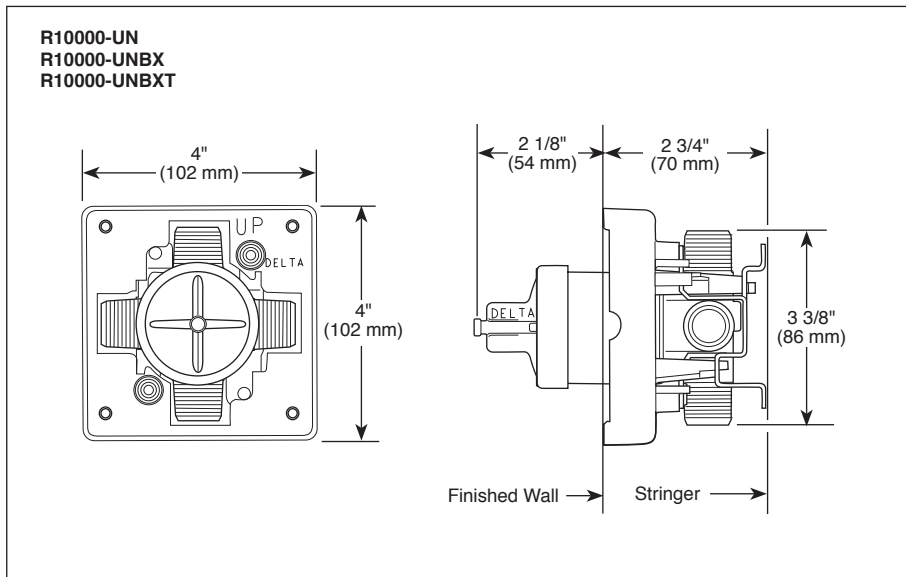

Submitted Model No.: _____

Specific Features: _____

MULTICHOICE[®] UNIVERSAL ROUGH VALVE BODY

- R10000-UN (Universal Inlets/Outlets)
- R10000-UNBX (Universal Single Box Model)
- R10000-UNBXHF (High Flow Shower Only)
- R10000-UNBXT (Thin Wall)
- R10000-UNWS (Universal with Stops)
- R10000-UNWSHF (High Flow with Stops)
- R10000-UNWSBXT (Thin Wall with Stops)
- R10000-PX (Pex Crimp Connections with UN Outlets)
- R10000-PXWS (Pex Crimp Connections with Stop with UN Outlets)
- R10000-IP (IPS Inlets/Outlets)
- R10000-IPWS (IPS with Stops)
- R10000-MF (Pex Cold Expansion Connections with UN Outlets)
- R10000-MFWS (Pex Cold Expansion with Stops with UN Outlets)

STANDARD SPECIFICATIONS:

- Forged brass body.
- Back-to-Back installation capabilities.
- Can be tested with air (200 PSI) or water (300 PSI) without valve using supplied test cap.
- Square plasterguard allows for right angle cuts.
- Thin wall mounting.
- For use with MultiChoice[®] Universal single or dual function trim. Cartridge ships with trim.
- 1/2" outlets and connections.

Note: IP indicates female 1/2" threaded connections.

Note: UN indicates Universal type fitting and is 1/2" NPT male thread with 1/2" C.W.T. female sweat.

WARRANTY

- Lifetime limited warranty on parts (other than electronic parts and batteries) and finishes: or, for commercial users, for 5 years from date of purchase.
- 5 year limited warranty on electronic parts (other than batteries); or, for commercial users, for 1 year from the date of purchase. No warranty is provided on batteries.