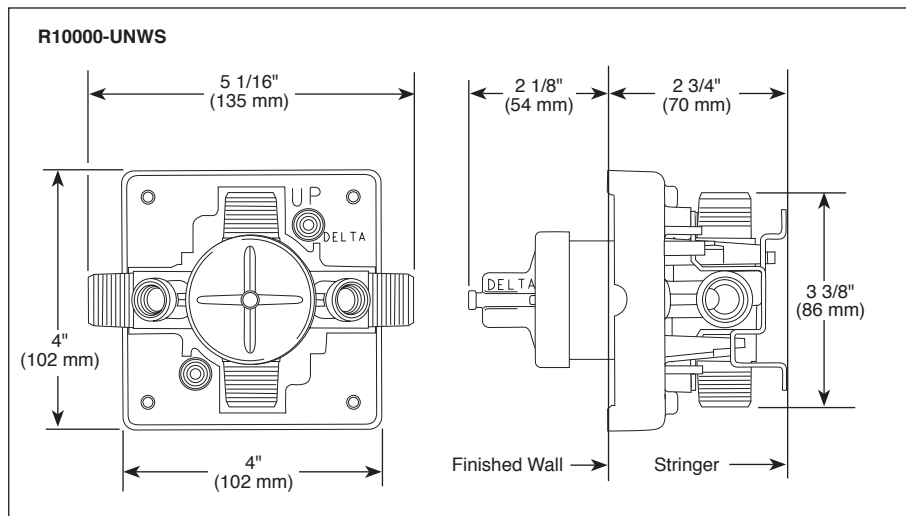

Submitted Model No.: _____

Specific Features: _____

MULTICHOICE[®] UNIVERSAL ROUGH VALVE BODY

- R10000-UN (Universal Inlets/Outlets)
- R10000-UNBX (Universal Single Box Model)
- R10000-UNBXHF (High Flow Shower Only)
- R10000-UNBXT (Thin Wall)
- R10000-UNWS (Universal with Stops)
- R10000-UNWSHF (High Flow with Stops)
- R10000-UNWSBXT (Thin Wall with Stops)
- R10000-PX (Pex Crimp Connections with UN Outlets)
- R10000-PXWS (Pex Crimp Connections with Stop with UN Outlets)
- R10000-IP (IPS Inlets/Outlets)
- R10000-IPWS (IPS with Stops)
- R10000-MF (Pex Cold Expansion Connections with UN Outlets)
- R10000-MFWS (Pex Cold Expansion with Stops with UN Outlets)

STANDARD SPECIFICATIONS:

- Forged brass body.
- Back-to-Back installation capabilities.
- Can be tested with air (200 PSI) or water (300 PSI) without valve using supplied test cap.
- Square plasterguard allows for right angle cuts.
- Thin wall mounting.
- For use with MultiChoice[®] Universal single or dual function trim. Cartridge ships with trim.
- 1/2" outlets and connections.

Note: IP indicates female 1/2" threaded connections.

Note: UN indicates Universal type fitting and is 1/2" NPT male thread with 1/2" C.W.T. female sweat.

WARRANTY

- Lifetime limited warranty on parts (other than electronic parts and batteries) and finishes: or, for commercial users, for 5 years from date of purchase.
- 5 year limited warranty on electronic parts (other than batteries); or, for commercial users, for 1 year from the date of purchase. No warranty is provided on batteries.