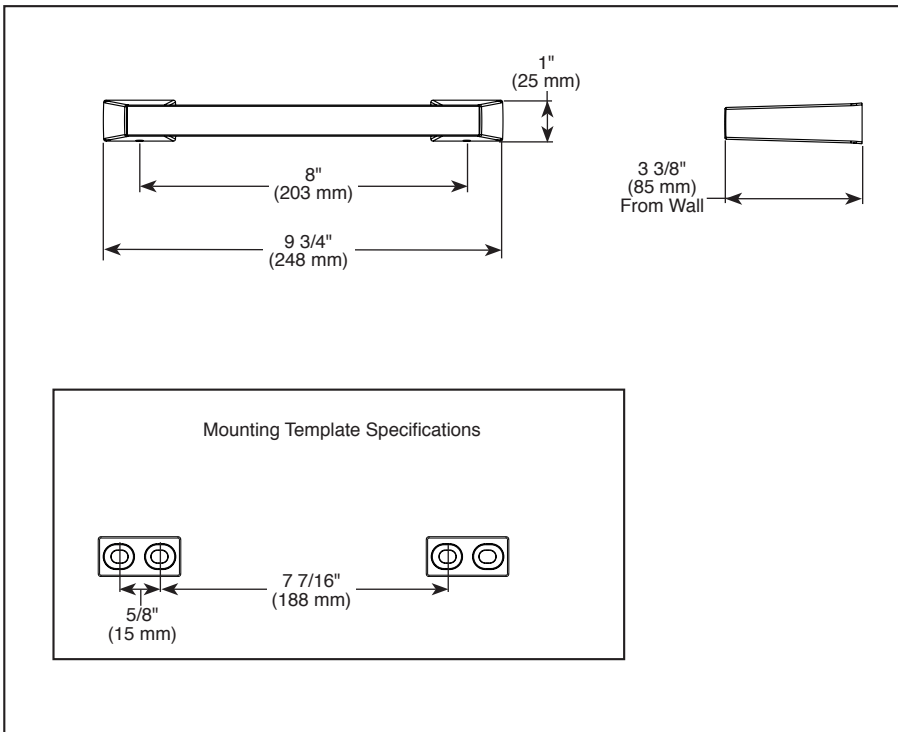

WARRANTY

- Parts and Finish - Lifetime limited warranty; or for commercial purchasers, 10 years for multi-family residential (apartments and condominiums) and 5 years for all other commercial uses, in each case from the date of purchase.
- Electronic Parts and Batteries (if applicable) - 5 years from the date of purchase; or for commercial purchasers, 1 year from the date of purchase. No warranty is provided on batteries.

Submitted Model No.: _____

Specific Features: _____