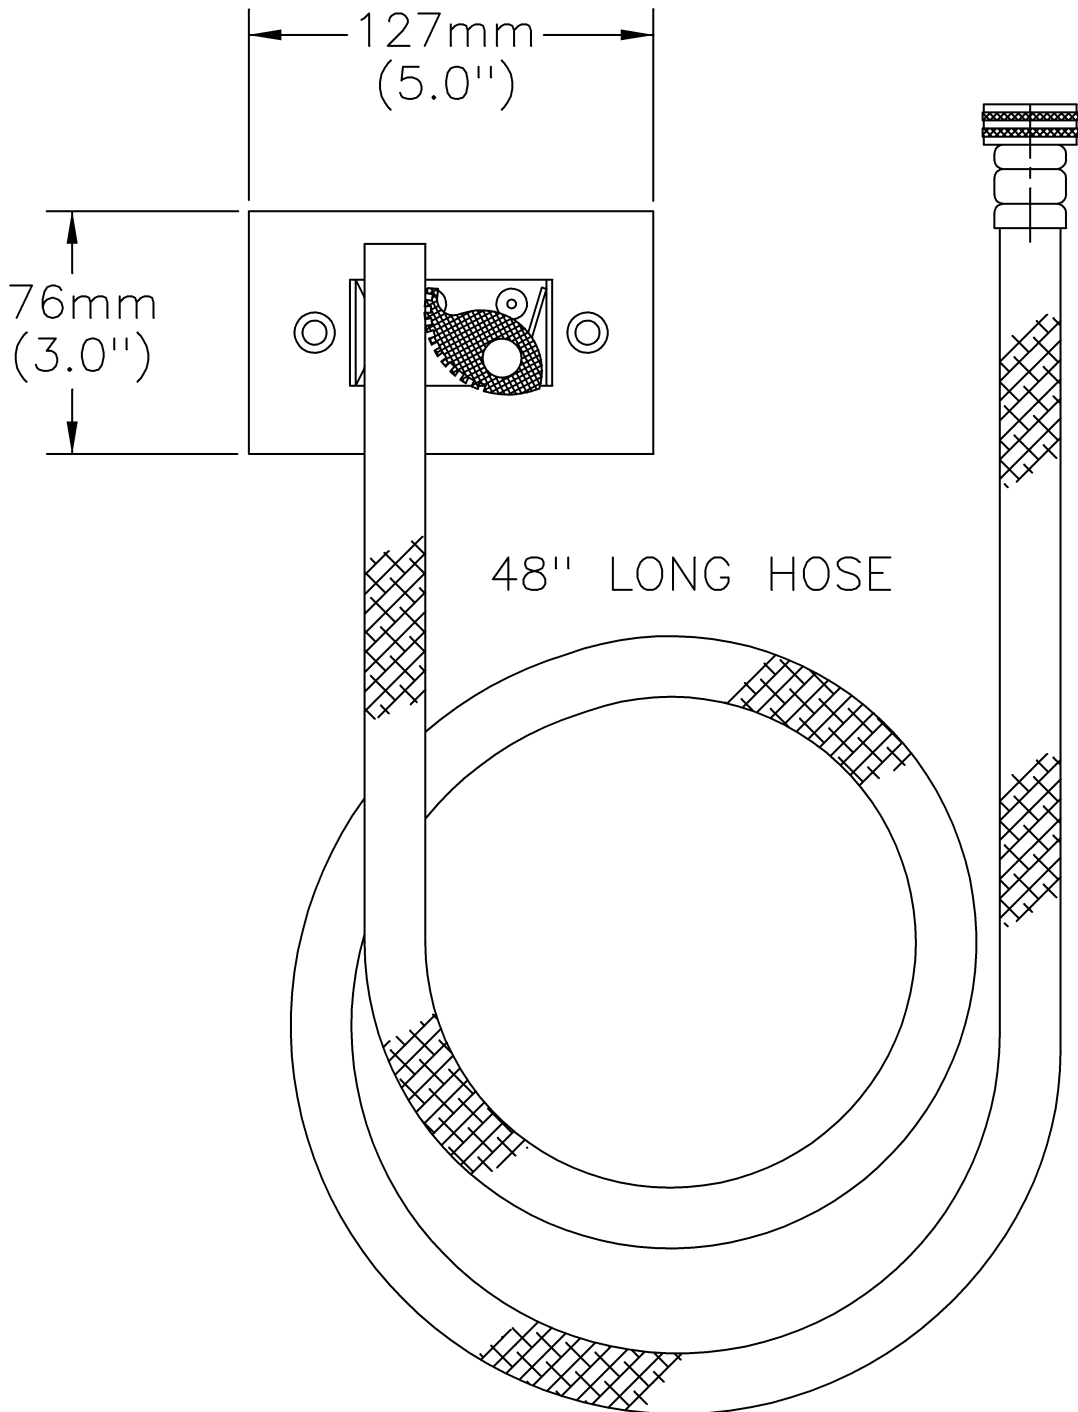

Sink Faucet Wallmount

Heavy duty 1219mm(48") long reinforced hose
brass coupling
stainless steel hanger bracket
76mm x 102mm(3" x 5")
with rubber grip

Model No: 28T911

COMPLIES WITH:

- (Contact Delta Representative for State and/or Local Approvals)

SPECIFICATION:

- Heavy duty 1219mm(48") long reinforced hose,
- Brass coupling,
- Stainless steel hanger bracket,
- 76mm x 127mm(3" x 5") with rubber grip

OPERATION:

- Not Available

(Dimensional drawing on following page)

Delta reserves the right (1) to make changes to specifications and materials, and (2) to change or discontinue models, both without notice or obligation. Dimensions are for reference. Measurement may vary plus or minus 6mm(0.25"). Mounting locations are suggested only. Check with local codes for requirements in your area. This spec was produced March 04, 2019.