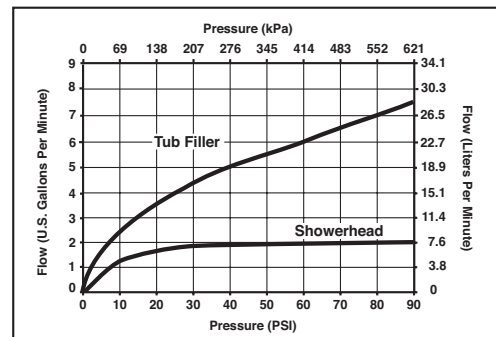

COMPLIES WITH

- ASME A112.18.1 / CSA B125.1
- ASSE 1016
- Indicates compliance to ICC/ANSI A117.1 - Valve control only
- EPA WaterSense®