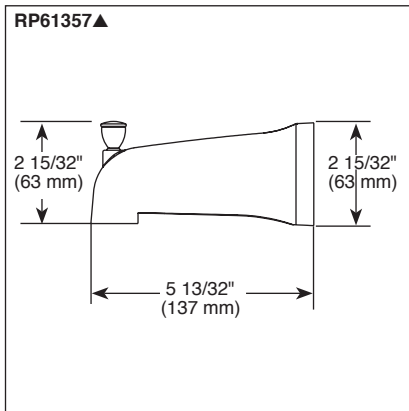

55 E. 111th Street, Indianapolis, Indiana 46280
350 South Edgeware Road, St. Thomas, ON N5P 4L1
© 2016 Masco Corporation of Indiana

Submitted Model No.: _____

Specific Features: _____