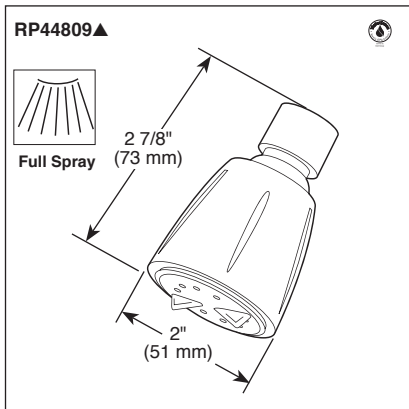

55 E. 111th Street, Indianapolis, Indiana 46280
350 South Edgeware Road, St. Thomas, ON N5P 4L1
© 2016 Masco Corporation of Indiana

Submitted Model No.: _____

Specific Features: _____