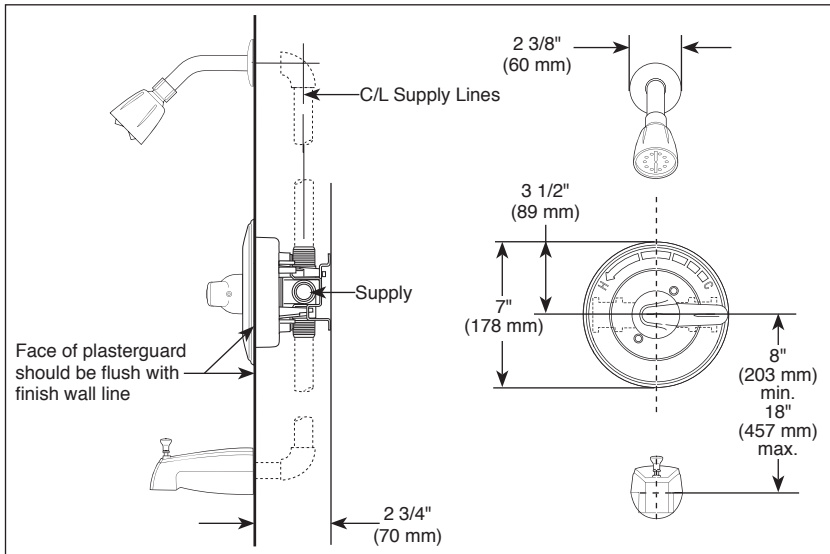

55 E. 111th Street, Indianapolis, Indiana 46280
350 South Edgeware Road, St. Thomas, ON N5P 4L1
© 2016 Masco Corporation of Indiana

Submitted Model No.: _____

Specific Features: _____