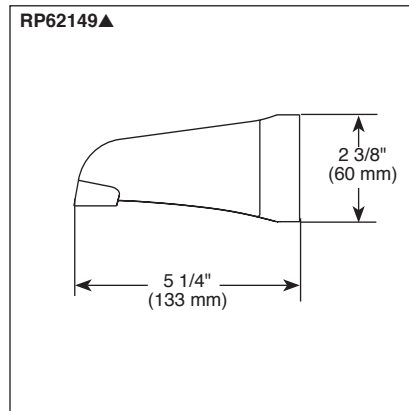

55 E. 111th Street, Indianapolis, Indiana 46280
350 South Edgeware Road, St. Thomas, ON N5P 4L1
© 2016 Masco Corporation of Indiana

Submitted Model No.: _____

Specific Features: _____