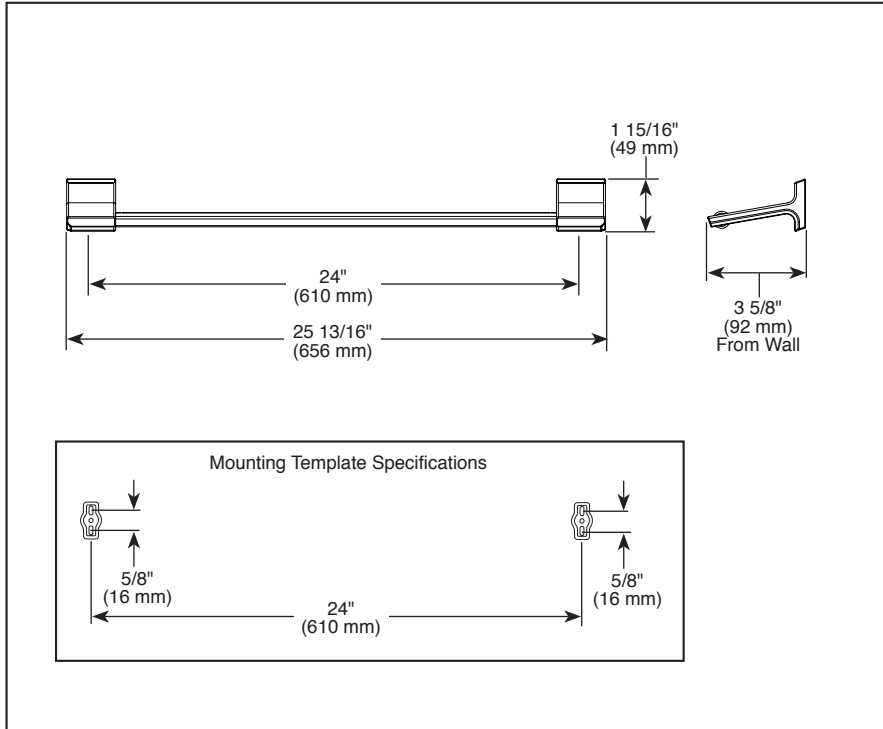

▲ Designate Proper Finish Suffix