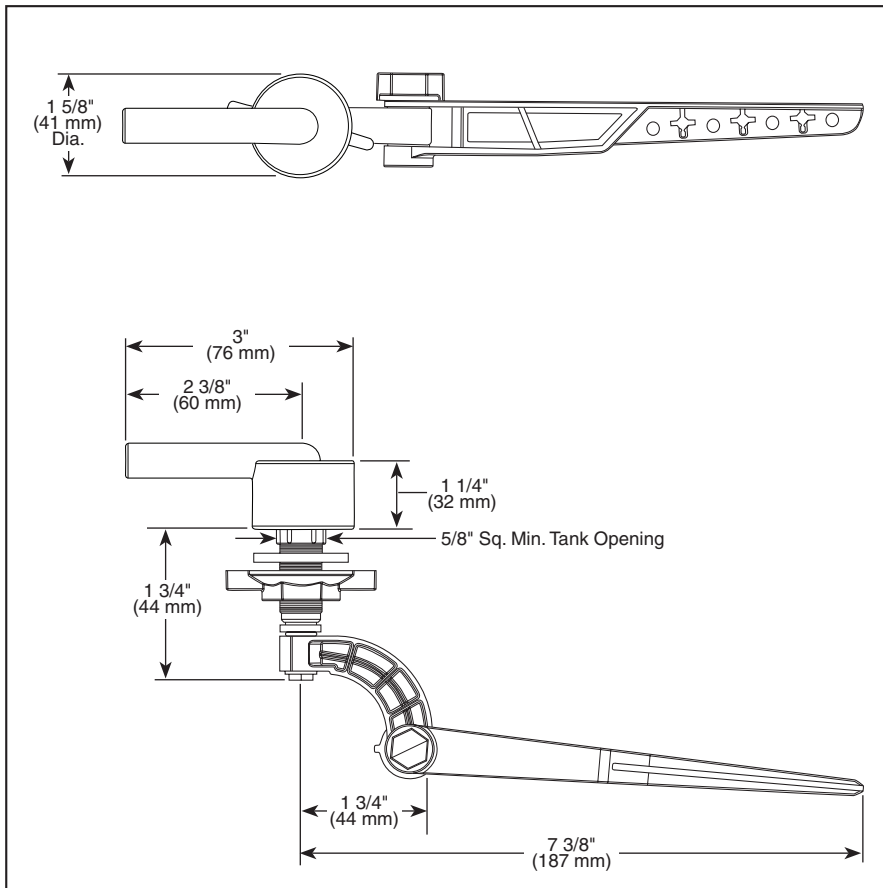

75960▲

Submitted Model No.: _____

Specific Features: _____

▲ Designate proper finish suffix

ACCESSORIES

- Trinsic® Bath Collection
- Universal Tank Lever

STANDARD SPECIFICATIONS:

- Installation instructions included with product.
- Universal left front or left side mount tank lever.
- Can work in right side mount toilets.

Liberty Hardware Manufacturing Corporation
 140 Business Park Drive
 Winston-Salem, NC 27107
 800.542.3789
 www.libertyhardware.com
 © 2013 LHMC, A Masco Company

Delta reserves the right (1) to make changes in specifications and materials, and (2) to change or discontinue models, both without notice or obligation. Dimensions are for reference only. See current full-line price book or www.deltafaucet.com for finish options and product availability.