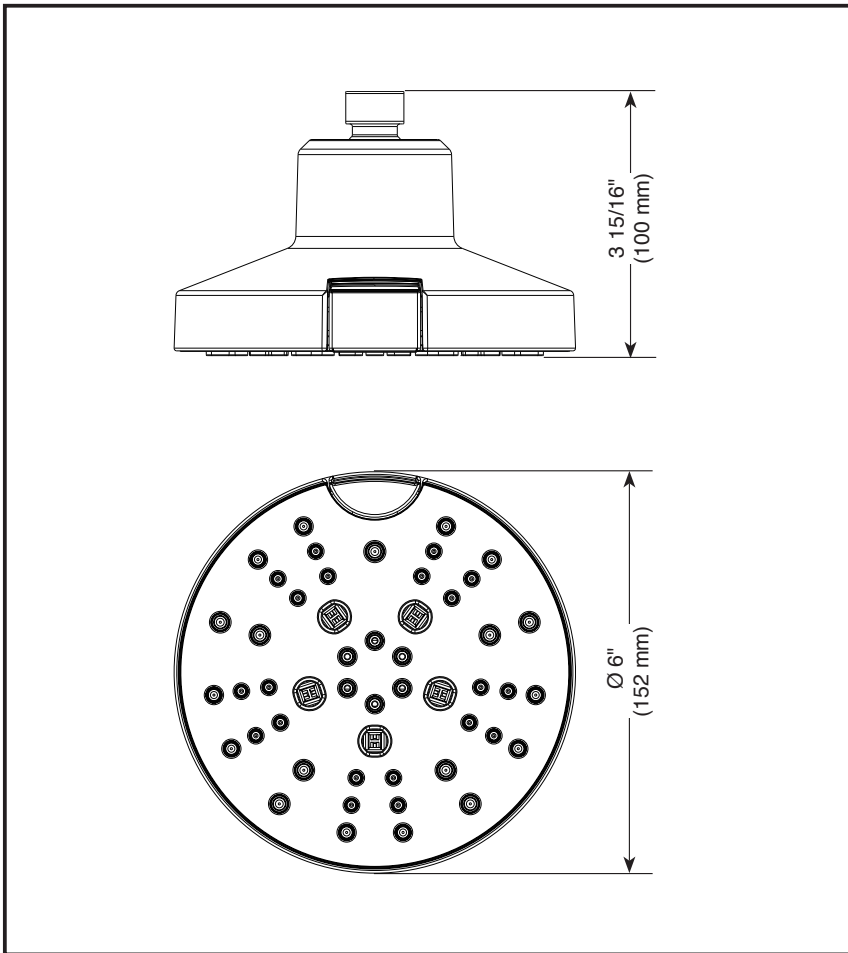

SHOWERHEAD

- H₂Okinetic Technology® Showerhead
- 5-Spray Setting Showerhead
- Touch-Clean® Nozzles
- Push Button Diverter

STANDARD SPECIFICATIONS:

- Maximum 1.75 gpm @ 80 psi, 6.6 L/min @ 550 kPa.
- Change spray modes with push button.
- ABS showerhead with five spray settings – not a positive shut-off.
- Metal ball connector for durability, easy installation.
- Ball connector swivel angle is 44° (22° per side).
- Standard 1/2"-14 NPT pipe fitting.

COMPLIES WITH

- ASME A112.18.1 / CSA B125.1
- EPA WaterSense®

52668 ▲

Submitted Model No.: _____

Specific Features: _____

▲ Designate proper finish suffix

Spray Pattern

H ₂ Okinetic Spray	Full Body Spray	Massage Spray	Full Spray w/ Massage	Pause