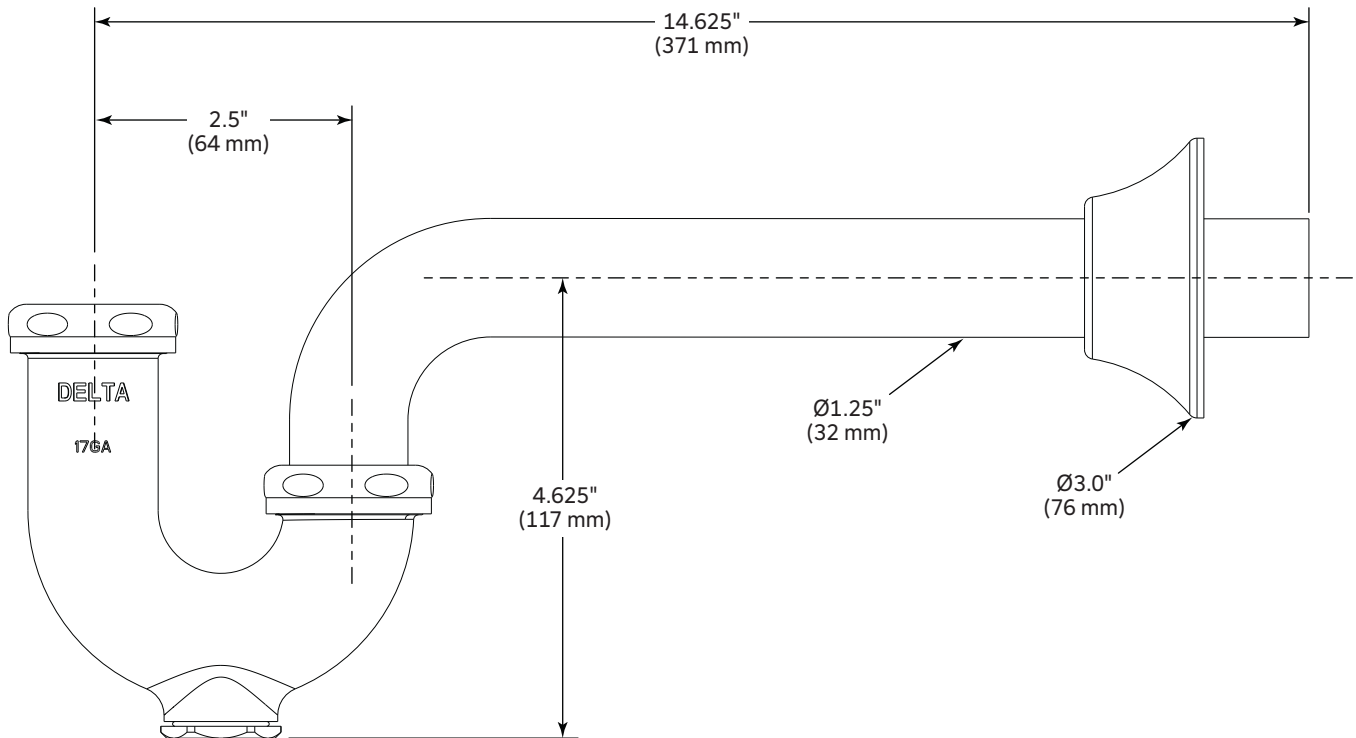

33T311

Description

The TECK® series adjustable cast brass "P" traps from Delta Commercial offer robust quality and durability. The 1-1/4" (32 mm) diameter, 17-gauge chrome plated tube is adjustable and features a cleanout plug.

Specification

- 1-1/4" (32 mm) size "P" trap
- 14-1/2" (368 mm) from centerline of inlet to outlet
- With cleanout plug
- Polished chrome plated
- Cast brass body
- Adjustable

Complies With

- ASME A112.18.2/CSA B125.2

(Contact Delta Representative for State and/or Local Approvals)

NOTICE Dimensions are for reference only. Measurements may vary ± 0.25" (6 mm).

Masco Canada Limited
350 South Edgeware Rd, St Thomas, Ontario, Canada N5P 4L1
1-800-387-8277