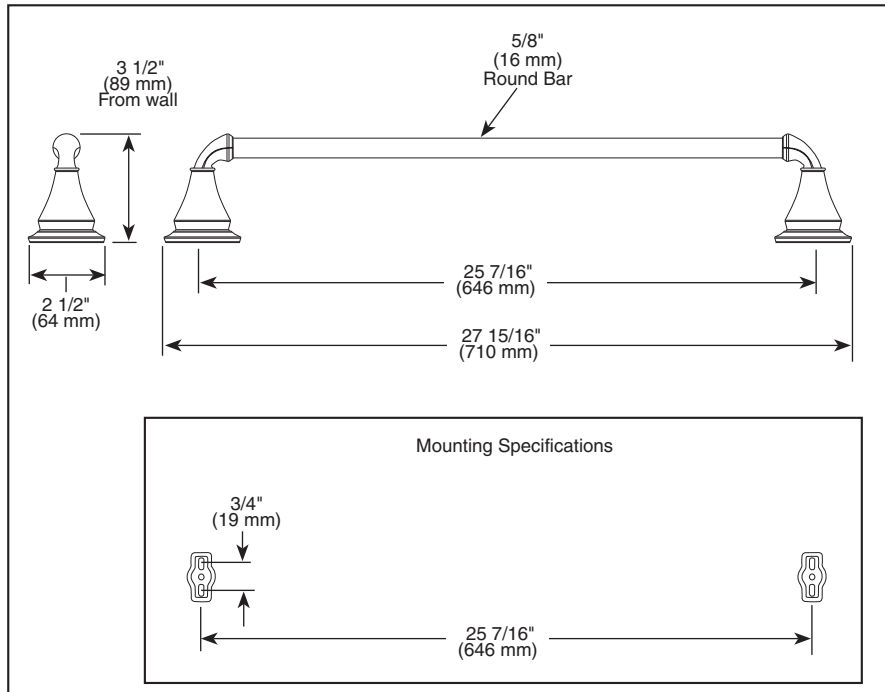

ACCESSORIES

- Linden™ Bath Collection
- 24" Towel Bar

Submitted Model No.: _____
Specific Features: _____

▲ Designate Proper Finish Suffix

STANDARD SPECIFICATIONS:

- Wood blocking is preferable behind all wall surfaces. If wood blocking is not available, the following fasteners are suggested: Tile/Masonry-Plastic or lead Anchors Plaster/drywall-Toggle bolts.
- Mounting hardware and mounting template included with product.