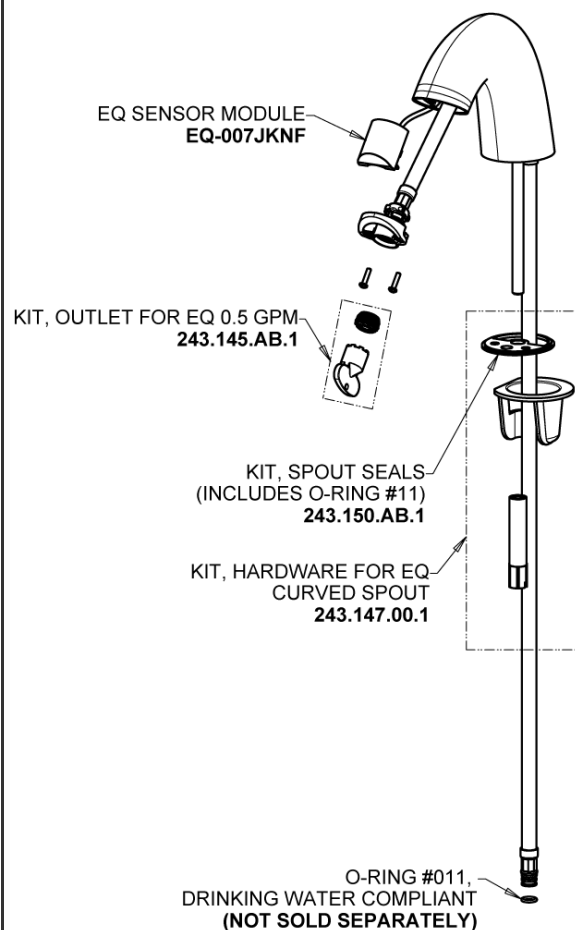

Repair Parts

EQ-R11A-61ABCP

EQ® Arc compact touchless faucet with advanced electronics

CHICAGO FAUCETS®

Geberit Group

EQ-61KJKABNF EQ Control Box, Long Life Battery, Single-Supply Base Parts:

EQ Arc Spout EQ-R1_SERIES