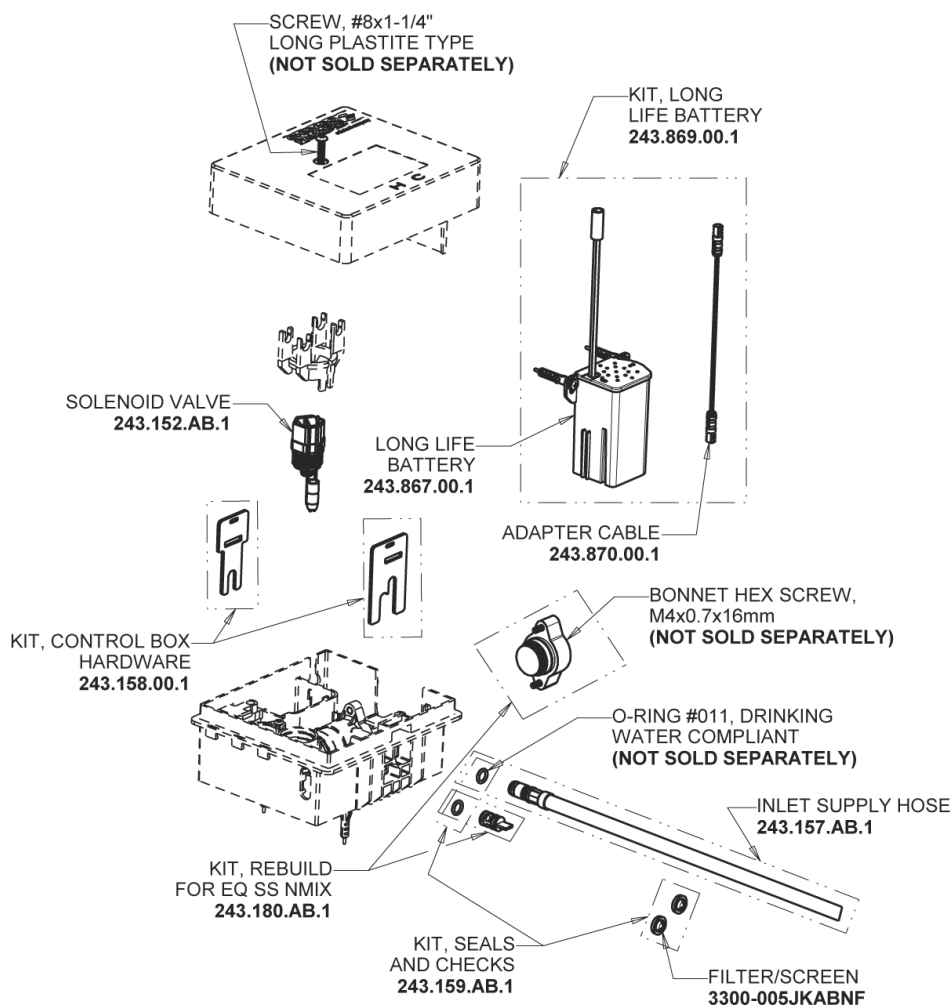

Repair Parts

EQ-R11A-61ABCP

EQ® Arc compact touchless faucet with advanced electronics

CHICAGO FAUCETS®

Geberit Group

EQ-61KJKABNF EQ Control Box, Long Life Battery, Single-Supply Base Parts:

EQ Arc Spout EQ-R1_SERIES