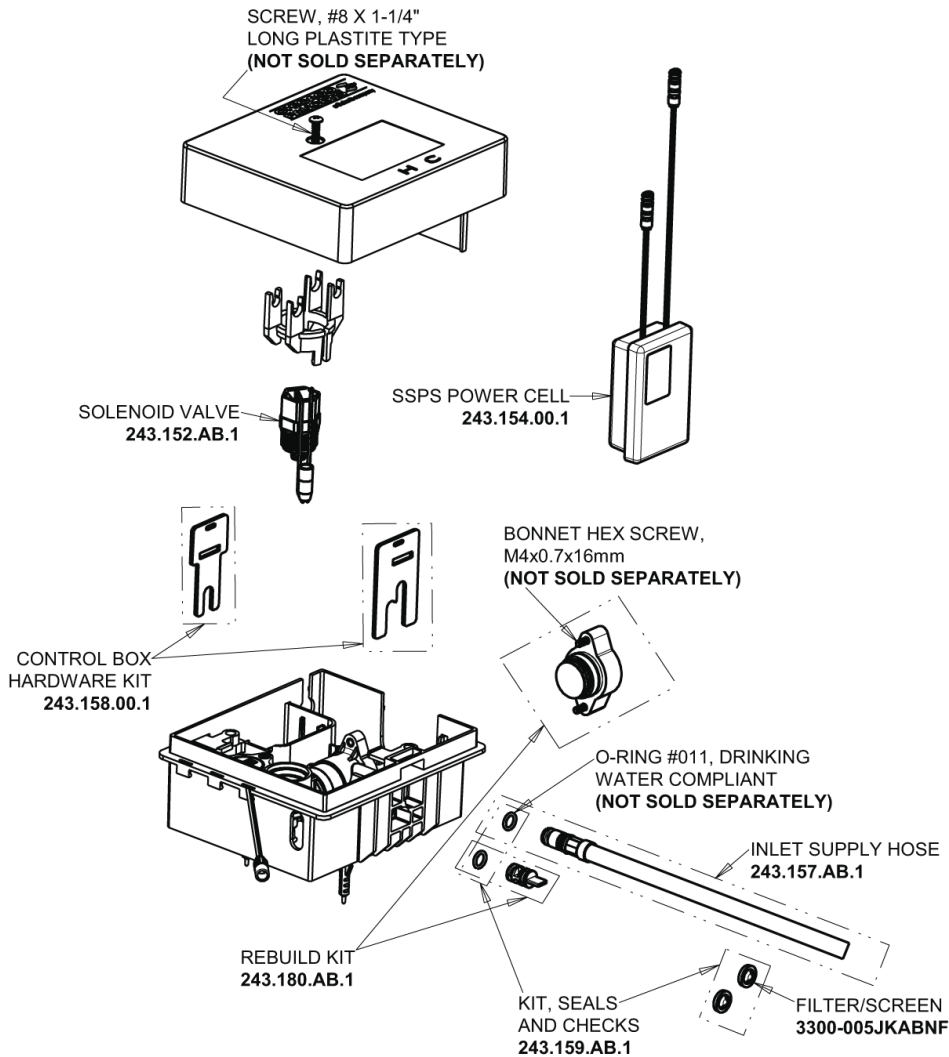

# Repair Parts

EQ-R11C-21ABCP

EQ® Arc compact touchless faucet with advanced electronics

## EQ-C-21KJKABNF EQ Control Box, SSPS, Single-Supply Base Parts:

## EQ Arc Spout EQ-RxC\_Series