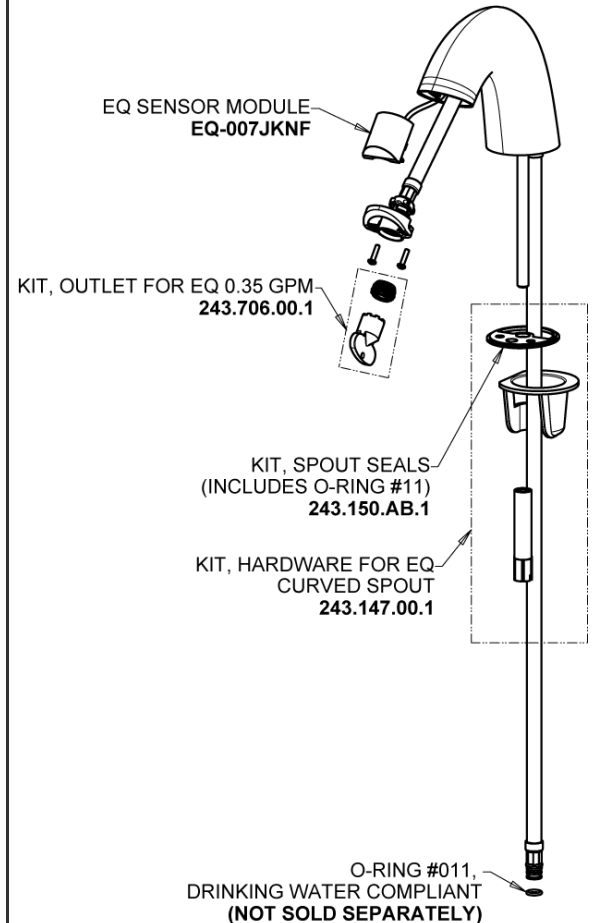

# Repair Parts

EQ-R11C-21ABCP

EQ® Arc compact touchless faucet with advanced electronics

## EQ-C-21KJKABNF EQ Control Box, SSPS, Single-Supply Base Parts:

## EQ Arc Spout EQ-RxC\_Series