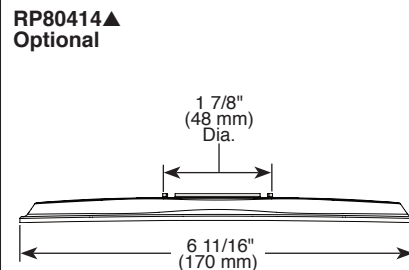

BRIZO®

LAVATORY FAUCETS

- Rook™ Collection
- Single Handle Deck Mount

65060LF▲

With Optional
Escutcheon RP80414▲

Submitted Model No.: _____

Specific Features: _____

STANDARD SPECIFICATIONS:

- Maximum 1.5 gpm @ 60 PSI, 5.7 L/Min @ 414 kPa
- One or three hole mount (escutcheon not included)
- Control mechanism - 28 mm ceramic disc cartridge with metal stem
- 1/2-14 NPSM threaded inlets
- Metal pop-up drain included
- Spout features water efficient laminar flow
- Solid brass fabricated body
- Optional escutcheon (RP80414) available