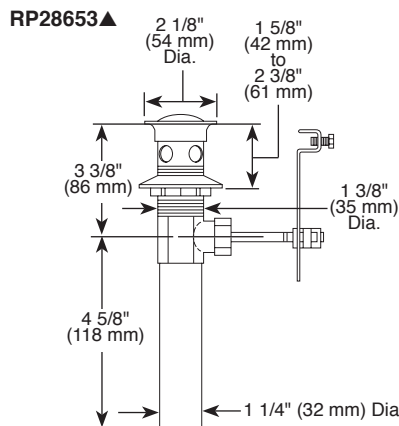

BRIZO®

LAVATORY FAUCETS

- Rook™ Collection
- Single Handle Deck Mount

65060LF▲

With Optional
Escutcheon RP80414▲

Submitted Model No.: _____

Specific Features: _____

STANDARD SPECIFICATIONS:

- Maximum 1.5 gpm @ 60 PSI, 5.7 L/Min @ 414 kPa
- One or three hole mount (escutcheon not included)
- Control mechanism - 28 mm ceramic disc cartridge with metal stem
- 1/2-14 NPSM threaded inlets
- Metal pop-up drain included
- Spout features water efficient laminar flow
- Solid brass fabricated body
- Optional escutcheon (RP80414) available