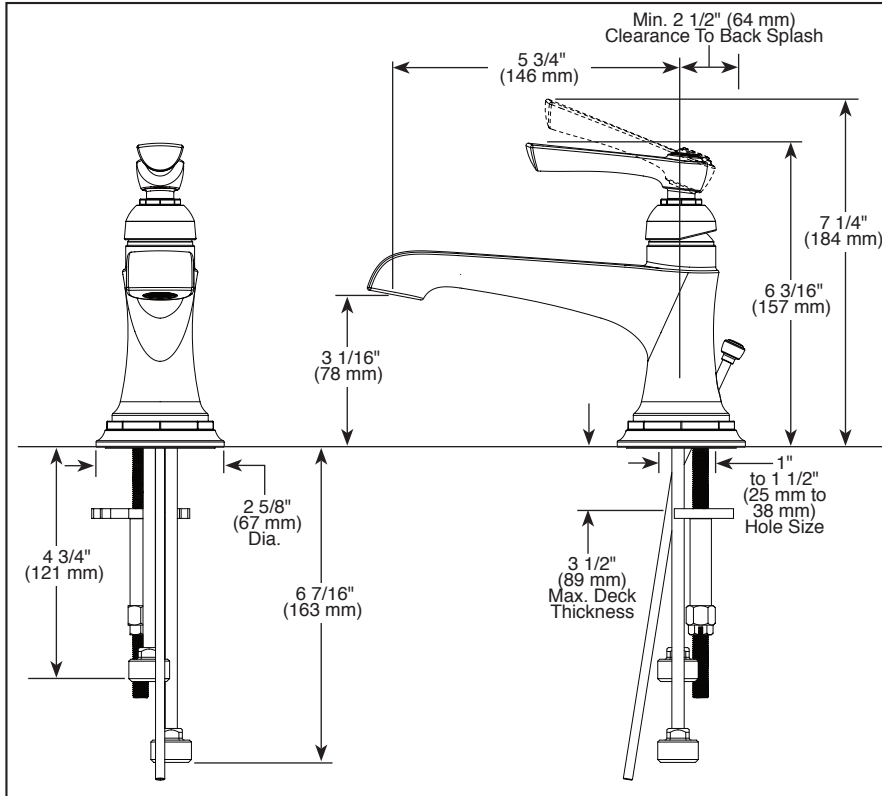

BRIZO®

LAVATORY FAUCETS

- Rook™ Collection
- Single Handle Deck Mount

65060LF▲

With Optional
Escutcheon RP80414▲

Submitted Model No.: _____

Specific Features: _____

STANDARD SPECIFICATIONS:

- Maximum 1.5 gpm @ 60 PSI, 5.7 L/Min @ 414 kPa
- One or three hole mount (escutcheon not included)
- Control mechanism - 28 mm ceramic disc cartridge with metal stem
- 1/2-14 NPSM threaded inlets
- Metal pop-up drain included
- Spout features water efficient laminar flow
- Solid brass fabricated body
- Optional escutcheon (RP80414) available