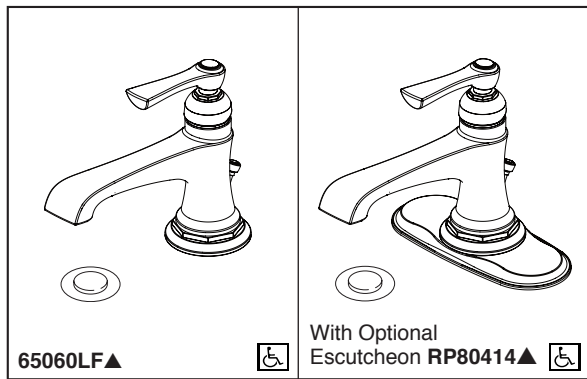

BRIZO®

LAVATORY FAUCETS

- Rook™ Collection
- Single Handle Deck Mount

65060LF▲

With Optional
Escutcheon RP80414▲

Submitted Model No.: _____

Specific Features: _____

STANDARD SPECIFICATIONS:

- Maximum 1.5 gpm @ 60 PSI, 5.7 L/Min @ 414 kPa
- One or three hole mount (escutcheon not included)
- Control mechanism - 28 mm ceramic disc cartridge with metal stem
- 1/2-14 NPSM threaded inlets
- Metal pop-up drain included
- Spout features water efficient laminar flow
- Solid brass fabricated body
- Optional escutcheon (RP80414) available