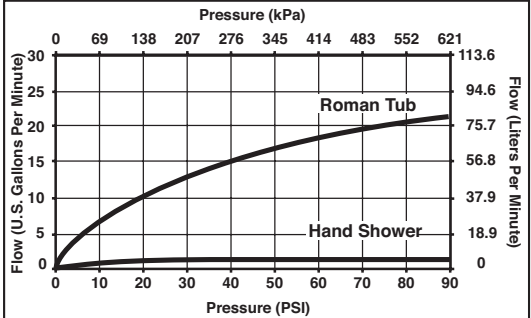

Brizo Kitchen & Bath Company reserves the right (1) to make changes in specifications and materials, and (2) to change or discontinue models, both without notice or obligation. Dimensions are for reference only. See current full-line price book or www.brizo.com for finish options and product availability.
BSP-B-T67388 Rev. A