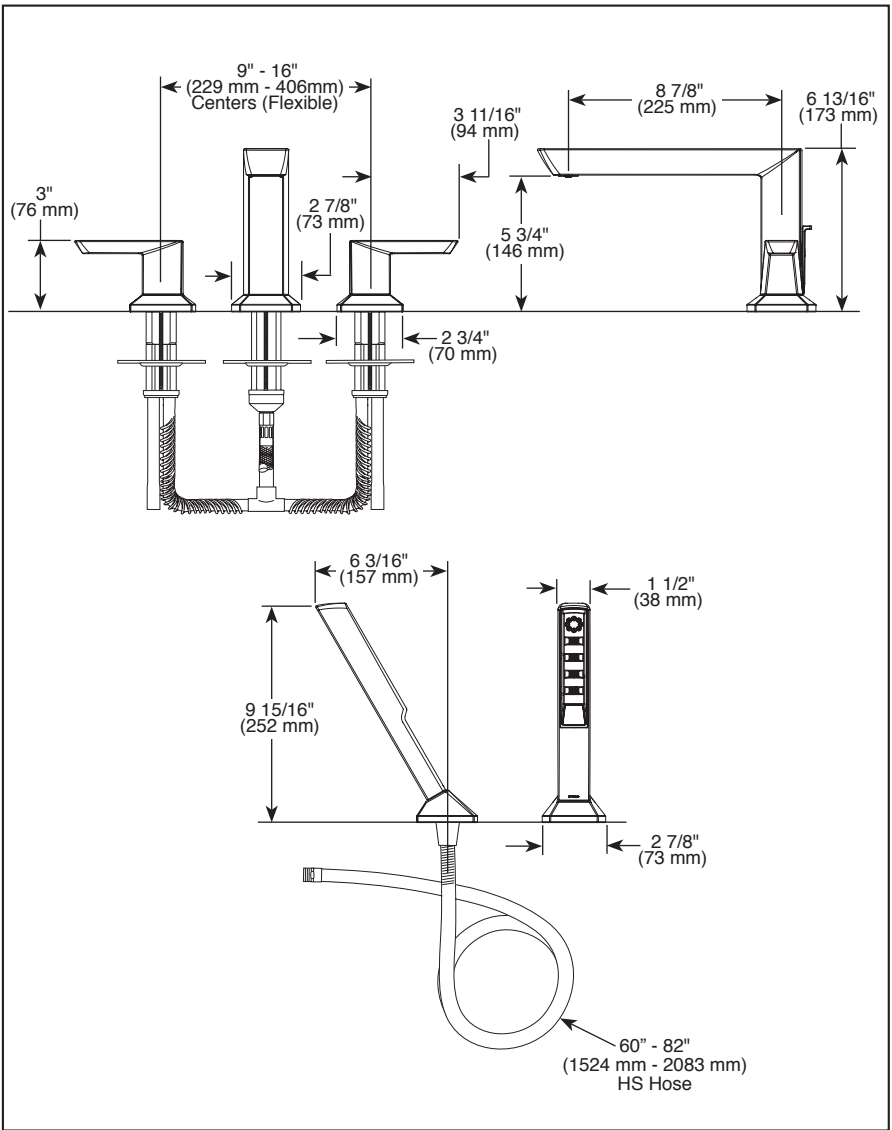

## ROMAN TUB FAUCET TRIM

- Vettis™ Bath Collection
- Three Hole Installation (T67388)
- Four Hole Installation (T67488)

▲ Designate proper finish suffix

### STANDARD SPECIFICATIONS:

- Trim only for two handle Roman Tub faucet for concealed mounting
- Temperature and volume controlled with handles
- Rough-In kit must also be ordered to complete installation (R64707 for four hole and R62707 for three hole). There are separate specification sheets on each rough-in kit if more details are required.
- Handshower includes double check valves for backflow prevention (T67488)
- Handshower flows 2.0 gpm @ 80 psi, 7.6 L/min @ 550 kPa
- Accommodates up to 2 1/2" deck thickness
- 60" - 82" (1524 mm - 2159 mm) stretchable finished metal hose