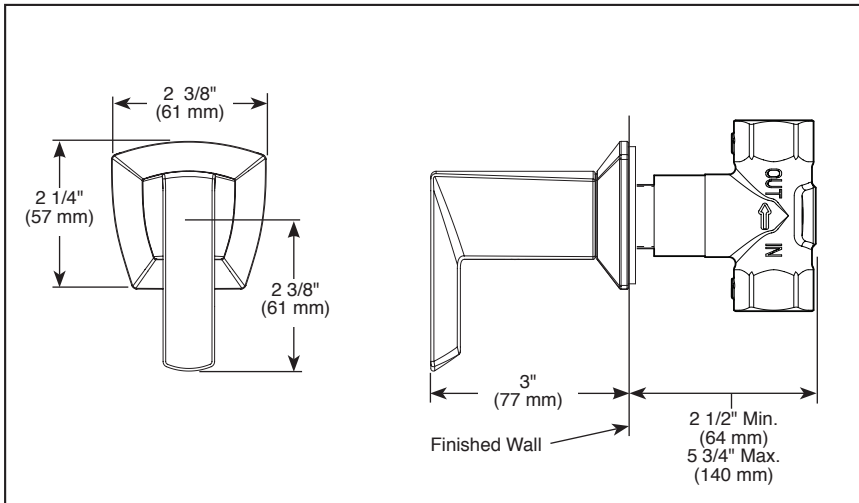

▲ Designate proper finish suffix

BRIZO®

SENSORI® VOLUME CONTROL TRIM

■ Vettis™ Collection

STANDARD SPECIFICATIONS

- Must also order R35600 Rough-In
- 90° handle rotation controls volume only
- Volume control flows up to 16.2 gpm @ 60 psi
- Maximum flow 8.2 gpm @ 60 psi per volume control when paired with Sensori Thermostatic trim.
- Volume controls are required for every outlet and every set of body sprays (up to max. flow)
- All parts are replaceable from the front
- Adjusts for wall thickness variations
- Recommended working pressure of 45-80 psi
- Volume control only; must be used with temperature control device
- No extension kit required, rough accommodates up to 3 1/4" wall thickness.

WARRANTY

- Lifetime limited warranty on parts (other than electronic parts and batteries) and finishes; or, for commercial users, for 5 years from date of purchase.
- 5 year limited warranty on electronic parts (other than batteries); or, for commercial users, for 1 year from the date of purchase. No warranty is provided on batteries.

COMPLIES WITH:

- ASME A112.18.1 / CSA B125.1

Indicates compliance to
CC/ANSI A117.1- Valve control only

Brizo Kitchen & Bath Company reserves the right (1) to make changes in specifications and materials, and (2) to change or discontinue models, both without notice or obligation. Dimensions are for reference only. See current full-line price book or www.brizo.com for finish options and product availability.

BSP-B-T66688 Rev. B

Brizo Kitchen & Bath Company
55 E. 111th Street, Indianapolis, IN 46280
350 South Edgeware Road, St. Thomas, ON N5P 4L1
© 2017 Brizo Kitchen & Bath Company