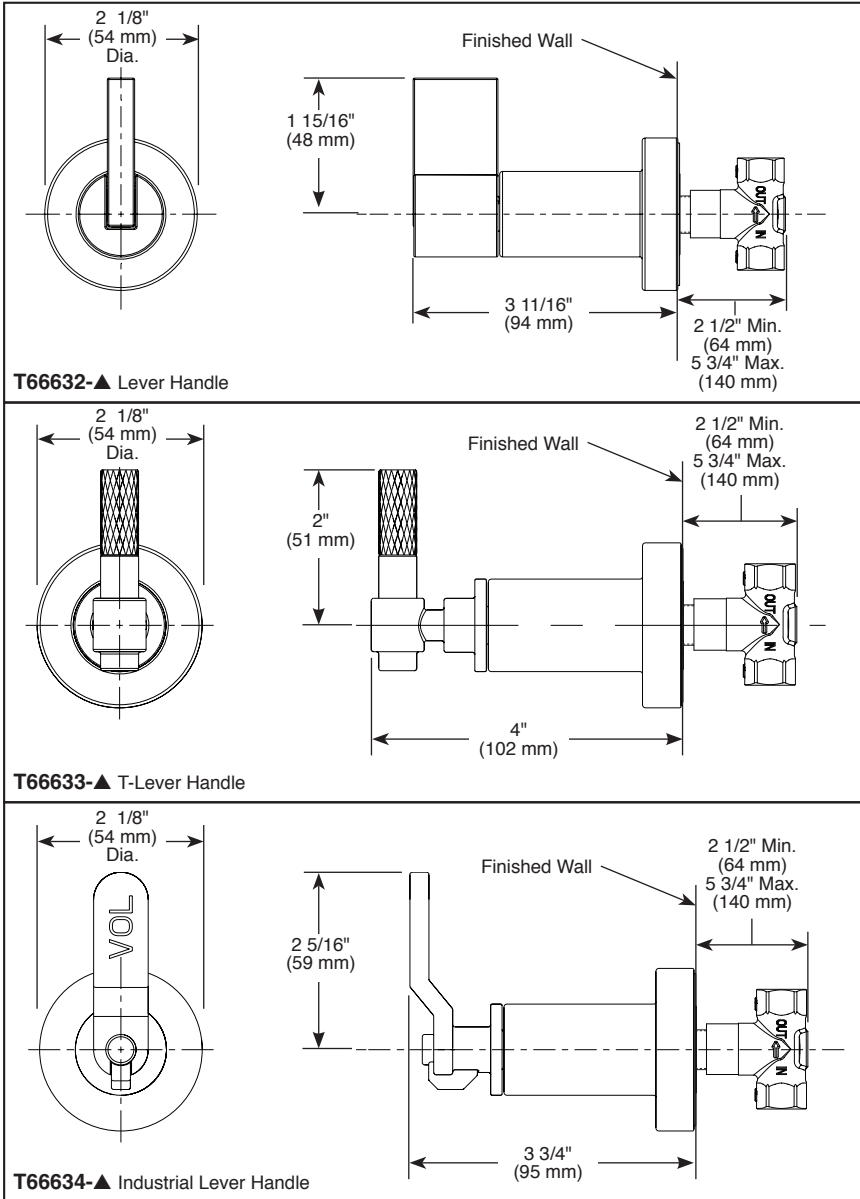

Submitted Model No.: _____

Specific Features: _____

▲ Designate proper finish suffix

BRIZO® SENSORI® CUSTOM SHOWER TRIM

- Litze™ Collection
- Volume Control Trim

STANDARD SPECIFICATIONS

- Must also order R35600 Rough-In
- 90° handle rotation controls volume only
- Volume controls are required for every outlet and every set of body sprays (up to 9.10 gpm @ 60 PSI)
- All parts are replaceable from the front
- Adjusts for wall thickness variations
- Recommended working pressure of 45-80 PSI
- Volume control only; must be used with temperature control device