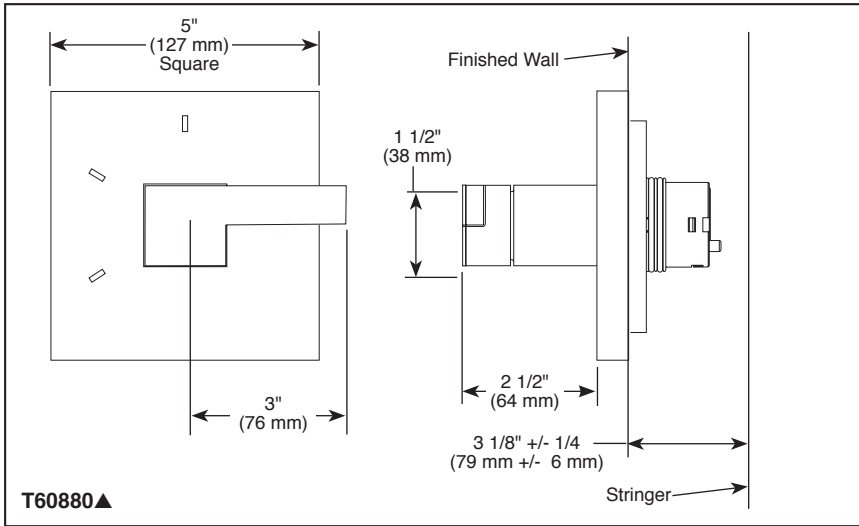

BRIZO®

CUSTOM SHOWER DIVERTER

- Siderna® Collection
- Three Function Diverter Trim (T60880)
- Six Function Diverter Trim (T60980)

Submitted Model No.: _____

Specific Features: _____

▲ Designate proper finish suffix

BSP-B-T60880 Rev. C

STANDARD SPECIFICATIONS

- Three function diverter. 2 individual positions, 1 shared positions.
- Six function diverter. 3 individual positions, 3 shared positions.
- Must also order R60700 rough-in.
- Escutcheon is held in place with magnets. No exposed screws.