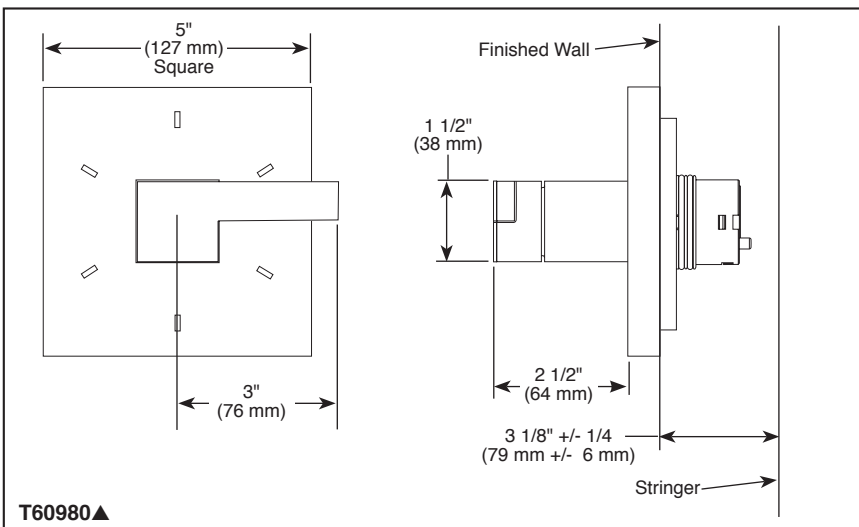

BRIZO®

CUSTOM SHOWER DIVERTER

- Siderna® Collection
- Three Function Diverter Trim (T60880)
- Six Function Diverter Trim (T60980)

Submitted Model No.: _____

Specific Features: _____

▲ Designate proper finish suffix

BSP-B-T60880 Rev. C

STANDARD SPECIFICATIONS

- Three function diverter. 2 individual positions, 1 shared positions.
- Six function diverter. 3 individual positions, 3 shared positions.
- Must also order R60700 rough-in.
- Escutcheon is held in place with magnets. No exposed screws.