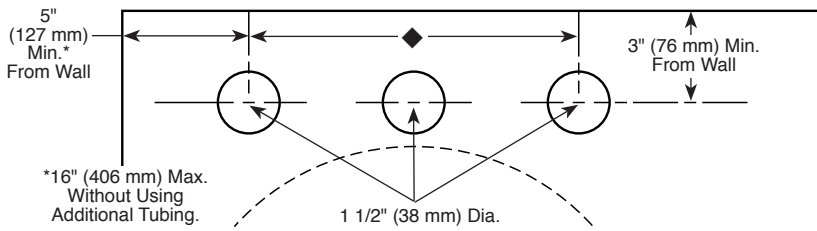

BRIZO®

ROUGH-IN KIT

R62707

Submitted Model No.: _____

Specific Features: _____

Finished Deck (Standard) Installation

Finished Deck (Thick Tile) Installation

- R62707 (Case Qty. 3)
- Two Handle Roman Tub Rough-In Kit
- Flexible Deck or Ledge Mount
- Adjustable Rough-In for Thin or Thick Deck Installations
- Installed Before Mud and tile Applied in Thick Deck Situation
- Three Hole Installation
- 16" (406 mm) Maximum Widespread (without using additional tubing)
- Temperature and Volume Controlled with Handles
- Trim Kit Must Also be Ordered to Complete Installation

STANDARD SPECIFICATIONS

- Washerless ceramic valves.
- Three hole installation.
- 5/8" O.D. copper supply inlet tubes.
- 5/8" O.D. corrugated copper supply outlet tubes.
- Widespread 16" (406 mm) maximum centers without using additional tubing.
- Flexible deck or ledge mount installation.
- Solid fabricated brass end valves and spout body.
- Control mechanism shall be of the rotating cylinder type with ceramic plate and 180° rotation, with replaceable ceramic seats operating in stainless steel lined sockets.
- Hot and cold stems are interchangeable.
- Temperature and volume controlled with handles.
- All operating parts shall be replaceable from the top.

◆ **NOTE: Trim kit must also be ordered to complete installation. Refer to separate trim kit specifications to determine the best rough-in kit and handle spacing for your situation. Spacing could be 8" - 16" (203 mm - 406 mm).**