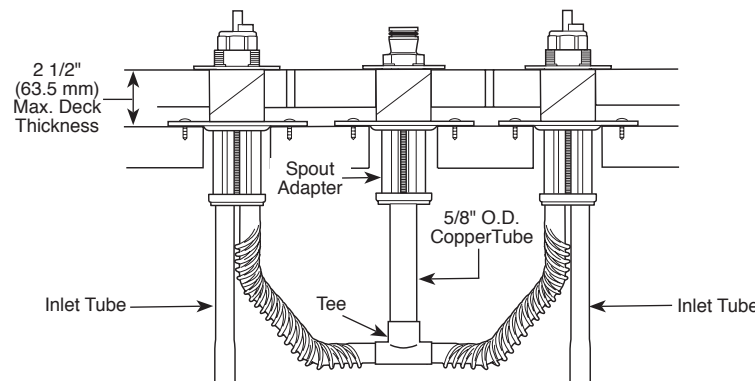

BRIZO®

ROUGH-IN KIT

R62707

Submitted Model No.: _____

Specific Features: _____

Finished Deck (Standard) Installation

Finished Deck (Thick Tile) Installation

- R62707 (Case Qty. 3)
- Two Handle Roman Tub Rough-In Kit
- Flexible Deck or Ledge Mount
- Adjustable Rough-In for Thin or Thick Deck Installations
- Installed Before Mud and tile Applied in Thick Deck Situation
- Three Hole Installation
- 16" (406 mm) Maximum Widespread (without using additional tubing)
- Temperature and Volume Controlled with Handles
- Trim Kit Must Also be Ordered to Complete Installation

STANDARD SPECIFICATIONS

- Washerless ceramic valves.
- Three hole installation.
- 5/8" O.D. copper supply inlet tubes.
- 5/8" O.D. corrugated copper supply outlet tubes.
- Widespread 16" (406 mm) maximum centers without using additional tubing.
- Flexible deck or ledge mount installation.
- Solid fabricated brass end valves and spout body.
- Control mechanism shall be of the rotating cylinder type with ceramic plate and 180° rotation, with replaceable ceramic seats operating in stainless steel lined sockets.
- Hot and cold stems are interchangeable.
- Temperature and volume controlled with handles.
- All operating parts shall be replaceable from the top.

◆ **NOTE: Trim kit must also be ordered to complete installation. Refer to separate trim kit specifications to determine the best rough-in kit and handle spacing for your situation. Spacing could be 8" - 16" (203 mm - 406 mm).**