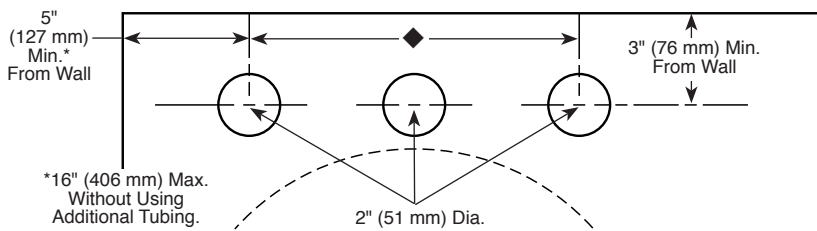

BRIZO®

ROUGH-IN KIT

R62707

Submitted Model No.: _____

Specific Features: _____

Finished Deck (Standard) Installation

Finished Deck (Thick Tile) Installation

- R62707 (Case Qty. 3)
- Two Handle Roman Tub Rough-In Kit
- Flexible Deck or Ledge Mount
- Adjustable Rough-In for Thin or Thick Deck Installations
- Installed Before Mud and tile Applied in Thick Deck Situation
- Three Hole Installation
- 16" (406 mm) Maximum Widespread (without using additional tubing)
- Temperature and Volume Controlled with Handles
- Trim Kit Must Also be Ordered to Complete Installation

STANDARD SPECIFICATIONS

- Washerless ceramic valves.
- Three hole installation.
- 5/8" O.D. copper supply inlet tubes.
- 5/8" O.D. corrugated copper supply outlet tubes.
- Widespread 16" (406 mm) maximum centers without using additional tubing.
- Flexible deck or ledge mount installation.
- Solid fabricated brass end valves and spout body.
- Control mechanism shall be of the rotating cylinder type with ceramic plate and 180° rotation, with replaceable ceramic seats operating in stainless steel lined sockets.
- Hot and cold stems are interchangeable.
- Temperature and volume controlled with handles.
- All operating parts shall be replaceable from the top.

◆ **NOTE: Trim kit must also be ordered to complete installation. Refer to separate trim kit specifications to determine the best rough-in kit and handle spacing for your situation. Spacing could be 8" - 16" (203 mm - 406 mm).**