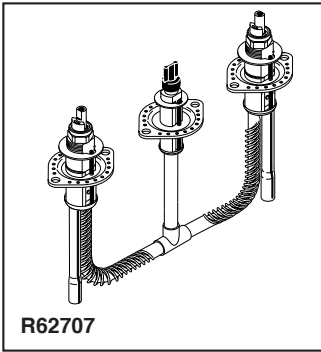

BRIZO®

ROUGH-IN KIT

R62707

Submitted Model No.: _____

Specific Features: _____

Finished Deck (Standard) Installation

Finished Deck (Thick Tile) Installation

- R62707 (Case Qty. 3)
- Two Handle Roman Tub Rough-In Kit
- Flexible Deck or Ledge Mount
- Adjustable Rough-In for Thin or Thick Deck Installations
- Installed Before Mud and tile Applied in Thick Deck Situation
- Three Hole Installation
- 16" (406 mm) Maximum Widespread (without using additional tubing)
- Temperature and Volume Controlled with Handles
- Trim Kit Must Also be Ordered to Complete Installation

STANDARD SPECIFICATIONS

- Washerless ceramic valves.
- Three hole installation.
- 5/8" O.D. copper supply inlet tubes.
- 5/8" O.D. corrugated copper supply outlet tubes.
- Widespread 16" (406 mm) maximum centers without using additional tubing.
- Flexible deck or ledge mount installation.
- Solid fabricated brass end valves and spout body.
- Control mechanism shall be of the rotating cylinder type with ceramic plate and 180° rotation, with replaceable ceramic seats operating in stainless steel lined sockets.
- Hot and cold stems are interchangeable.
- Temperature and volume controlled with handles.
- All operating parts shall be replaceable from the top.

◆ **NOTE: Trim kit must also be ordered to complete installation. Refer to separate trim kit specifications to determine the best rough-in kit and handle spacing for your situation. Spacing could be 8" - 16" (203 mm - 406 mm).**