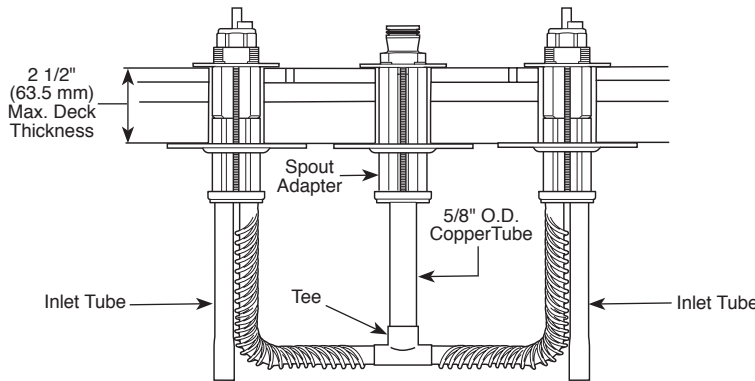

BRIZO®

ROUGH-IN KIT

R62707

Submitted Model No.: _____

Specific Features: _____

Finished Deck (Standard) Installation

Finished Deck (Thick Tile) Installation

- R62707 (Case Qty. 3)
- Two Handle Roman Tub Rough-In Kit
- Flexible Deck or Ledge Mount
- Adjustable Rough-In for Thin or Thick Deck Installations
- Installed Before Mud and tile Applied in Thick Deck Situation
- Three Hole Installation
- 16" (406 mm) Maximum Widespread (without using additional tubing)
- Temperature and Volume Controlled with Handles
- Trim Kit Must Also be Ordered to Complete Installation

STANDARD SPECIFICATIONS

- Washerless ceramic valves.
- Three hole installation.
- 5/8" O.D. copper supply inlet tubes.
- 5/8" O.D. corrugated copper supply outlet tubes.
- Widespread 16" (406 mm) maximum centers without using additional tubing.
- Flexible deck or ledge mount installation.
- Solid fabricated brass end valves and spout body.
- Control mechanism shall be of the rotating cylinder type with ceramic plate and 180° rotation, with replaceable ceramic seats operating in stainless steel lined sockets.
- Hot and cold stems are interchangeable.
- Temperature and volume controlled with handles.
- All operating parts shall be replaceable from the top.

◆ **NOTE: Trim kit must also be ordered to complete installation. Refer to separate trim kit specifications to determine the best rough-in kit and handle spacing for your situation. Spacing could be 8" - 16" (203 mm - 406 mm).**