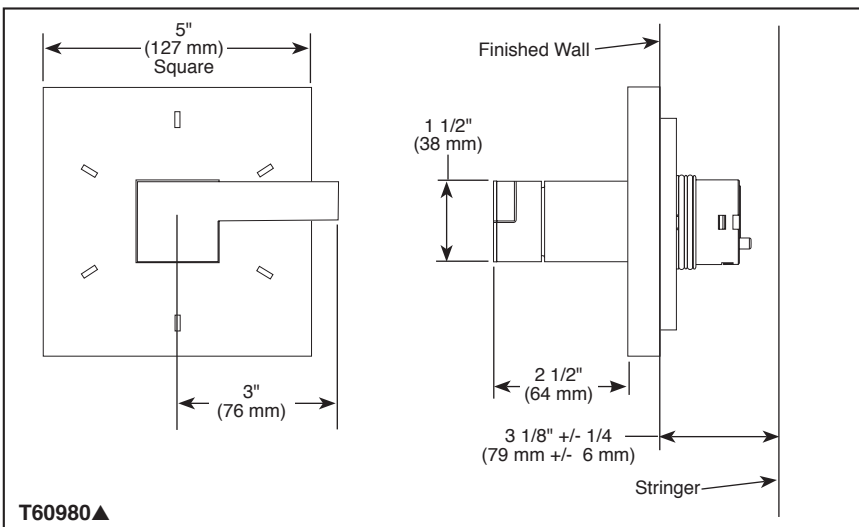

BRIZO®

CUSTOM SHOWER DIVERTER

- Siderna® Collection
- Three Function Diverter Trim (T60880)
- Six Function Diverter Trim (T60980)

Submitted Model No.: _____

Specific Features: _____

STANDARD SPECIFICATIONS

- Three function diverter. 2 individual positions, 1 shared positions.
- Six function diverter. 3 individual positions, 3 shared positions.
- Must also order R60700 rough-in.
- Escutcheon is held in place with magnets. No exposed screws.