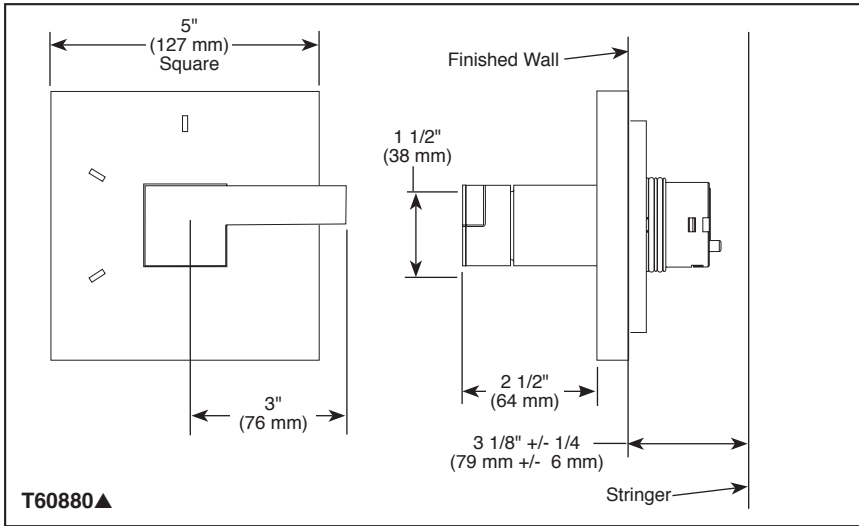

BRIZO®

CUSTOM SHOWER DIVERTER

- Siderna® Collection
- Three Function Diverter Trim (T60880)
- Six Function Diverter Trim (T60980)

Submitted Model No.: _____

Specific Features: _____

STANDARD SPECIFICATIONS

- Three function diverter. 2 individual positions, 1 shared positions.
- Six function diverter. 3 individual positions, 3 shared positions.
- Must also order R60700 rough-in.
- Escutcheon is held in place with magnets. No exposed screws.