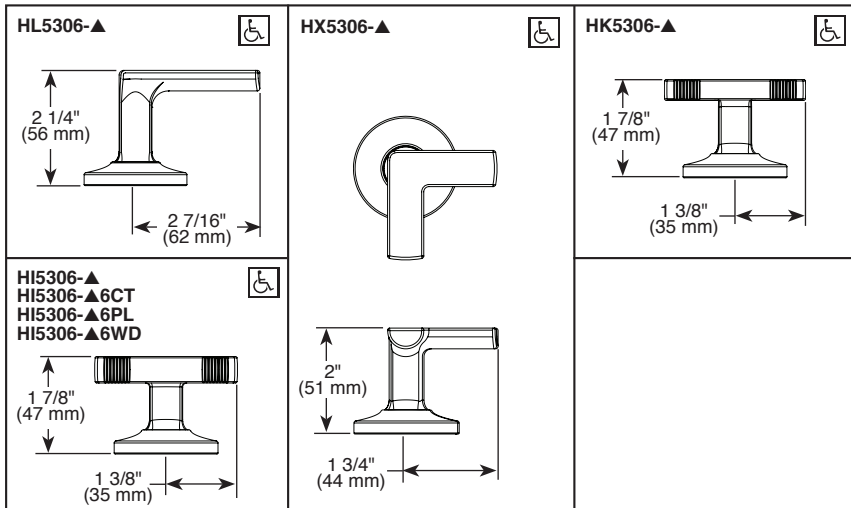

▲ Designate Proper Finish Suffix

Brizo Kitchen & Bath Company reserves the right (1) to make changes in specifications and materials, and (2) to change or discontinue models, both without notice or obligation. Dimensions are for reference only. See current full-line price book or www.brizo.com for finish options and product availability.

BSP-L-65306LF-LHP Rev. A

Brizo Kitchen & Bath Company

55 E. 111th Street, Indianapolis, Indiana 46280
350 South Edgeware Road, St. Thomas, ON N5P 4L1
© 2019 Brizo Kitchen & Bath Company