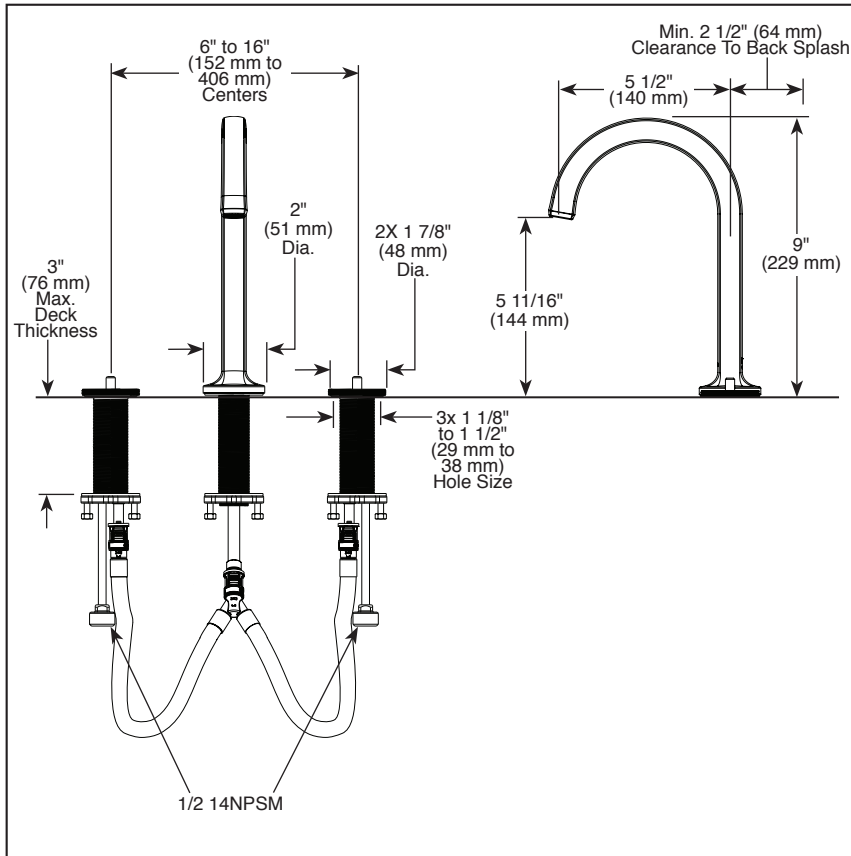

BRIZO®

BATHROOM FAUCET

- Kintsu™ Collection
- Two Handle Widespread Deck Mount

STANDARD SPECIFICATIONS:

- Max flow rate 1.5 gpm @ 60 psi, 5.7 L/min @ 414 kPa
- Max flow rate (ECO model only) 1.2 gpm @ 60 psi, 4.5 L/min @ 414 kPa
- Three hole mount
- Control mechanism is a rotating cylinder ceramic cartridge with 90° rotation
- 1/2-14 NPSM threaded inlets
- Solid brass fabricated end valve and spout bodies
- Spout features laminar water flow
- Handles sold separately

WARRANTY

- Parts and Finish - Lifetime limited warranty; or for commercial purchasers, 10 years for multi-family residential (apartments and condominiums) and 5 years for all other commercial uses, in each case from the date of purchase.
- Electronic Parts and Batteries (if applicable) - 5 years from the date of purchase; or for commercial purchasers, 1 year from the date of purchase. No warranty is provided on batteries.

COMPLIES WITH:

- ASME A112.18.1 / CSA B125.1
- Indicates compliance to ICC/ANSI A117.1
- EPA WaterSense®