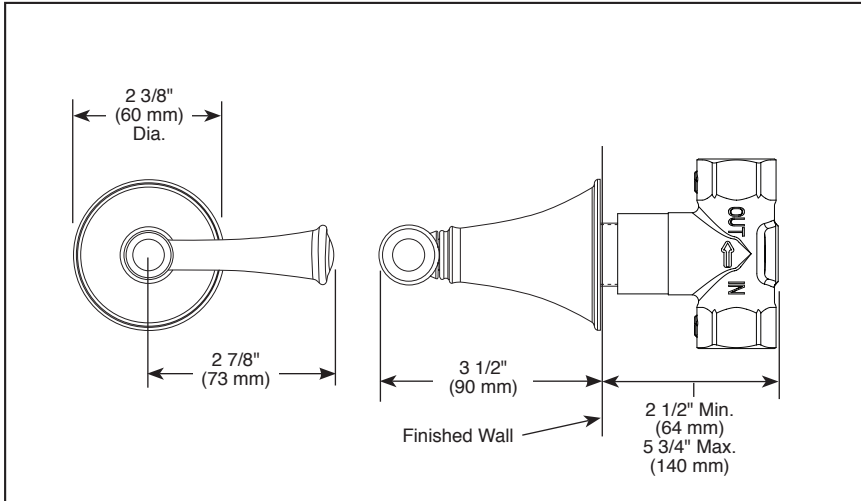

T66605▲

Submitted Model No.: _____

Specific Features: _____

▲ Designate proper finish suffix

BRIZO[®]

SENSORI[®] CUSTOM SHOWER TRIM

- Baliza[®] Bath Collection
- Volume Control Trim

STANDARD SPECIFICATIONS

- Must also order R35600 Rough-In.
- 90° handle rotation controls volume only.
- Volume controls are required for every outlet and every set of body sprays (up to 9.10 gpm @ 60 PSI).
- All parts are replaceable from the front.
- Adjusts for wall thickness variations.
- Recommended working pressure of 45-80 PSI.
- Volume control only; must be used with temperature control device.