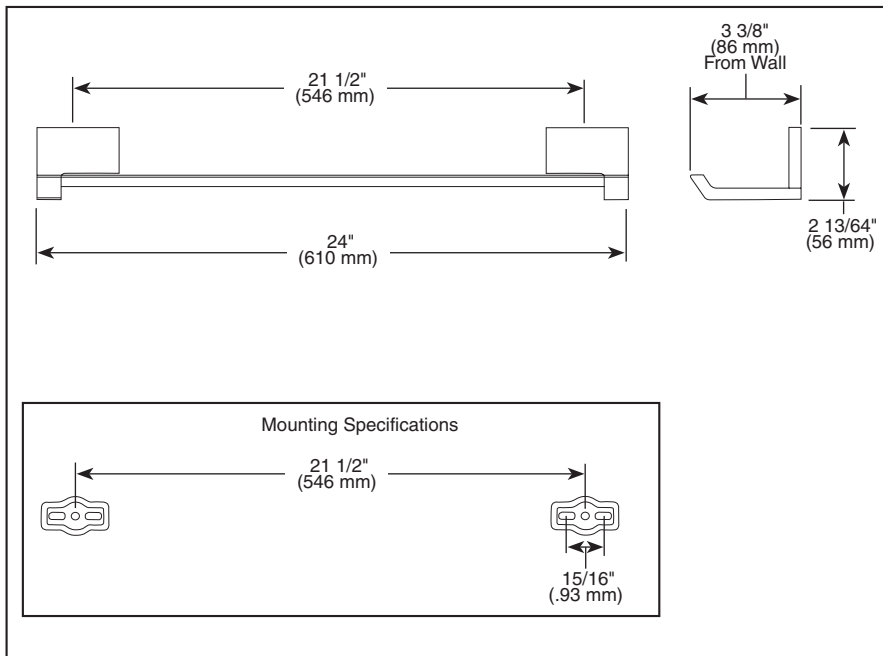

BRIZO®

ACCESSORIES

- Siderna™ Bath Collection
- 24" Towel Bar

Submitted Model No.: _____

Specific Features: _____

STANDARD SPECIFICATIONS:

- Wood blocking is preferable behind all wall surfaces. If wood blocking is not available, the following fasteners are suggested: Tile/Masonry-Plastic or lead Anchors; Plaster/drywall-Toggle bolts.
- Mounting hardware and mounting instructions included with product.
- Note: Only plastic anchors are included with the mounting hardware.