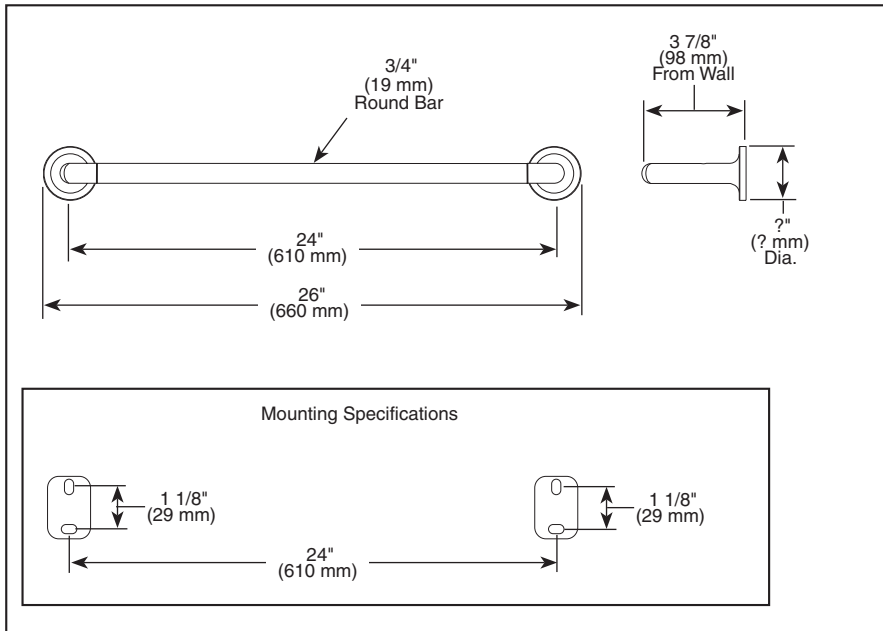

## ACCESSORIES

- Odin™ Bath Collection
- 24" Towel Bar

Submitted Model No.: \_\_\_\_\_

Specific Features: \_\_\_\_\_

### STANDARD SPECIFICATIONS:

- Wood blocking is preferable behind all wall surfaces. If wood blocking is not available, try finding a wood stud to anchor at least one end of this accessory.
- Mounting hardware and mounting instructions included with product.
- Note: Plastic anchors, screw, toggle bolts, and mounting brackets are included with the mounting hardware.

▲ Designate proper finish suffix

Note: RP includes parts for 2 sides