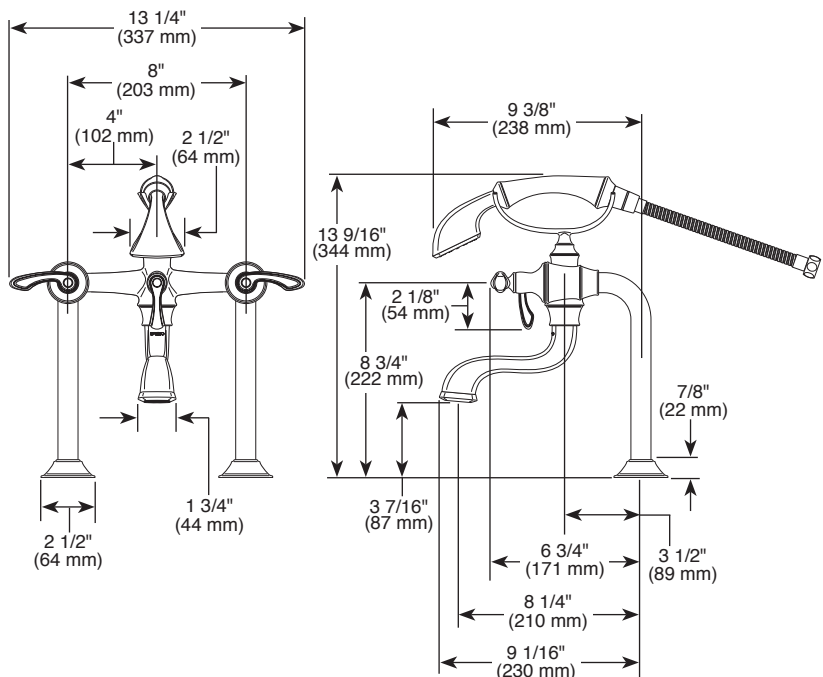

Submitted Model No.: \_\_\_\_\_

Specific Features: \_\_\_\_\_

**Wall Mount Configuration**

**Deck Mount Configuration**

▲ Designate Proper Finish Suffix

## TWO HANDLE WALL, DECK, AND FLOOR MOUNT FREESTANDING TUB FILLER

- Charlotte™ Collection
- Wall, Deck or Floor Mount

**STANDARD SPECIFICATIONS:**

- Solid brass construction.
- Rotating handshower cradle rotates 90° in either direction.
- Insulated floor and deck risers to control surface condensation and heat.
- 60"-82" stretchable finished metal hose.
- High flow ceramic control valves.
- Twin lever handles.
- Certified dual check valves in handshower, 2.0 gpm @ 80 PSI (7.6 L/min @ 552 kPa).
- Bi-directional diverter.
- Dual column design, 8" center-to-center.
- Drain not included.
- Requires mounting hardware:
  - RP73764▲ wall mount unions
  - RP73765▲ deck mount risers
  - RP73766▲ floor mount risers
- Floor mount configuration requires rough-in to complete installation:
  - R70200-WS with integrated stops.
  - R70200 without stops, provides maximum flow.
- Optional riser extension set (RP73767▲) provides 2" of additional spout height for deck or floor mount configurations.