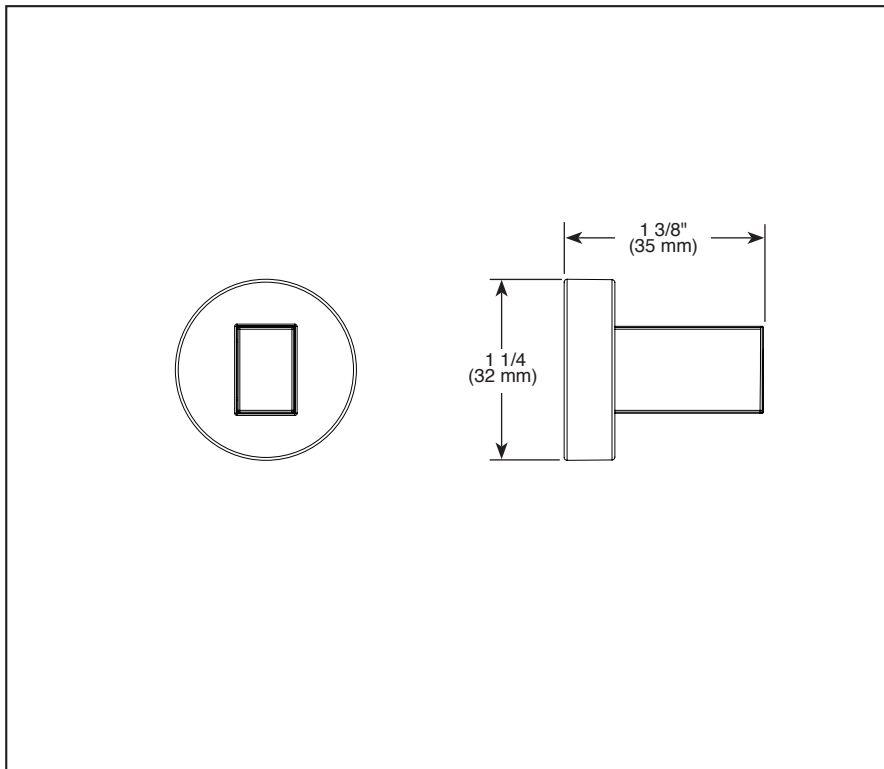

▲ Designate proper finish suffix