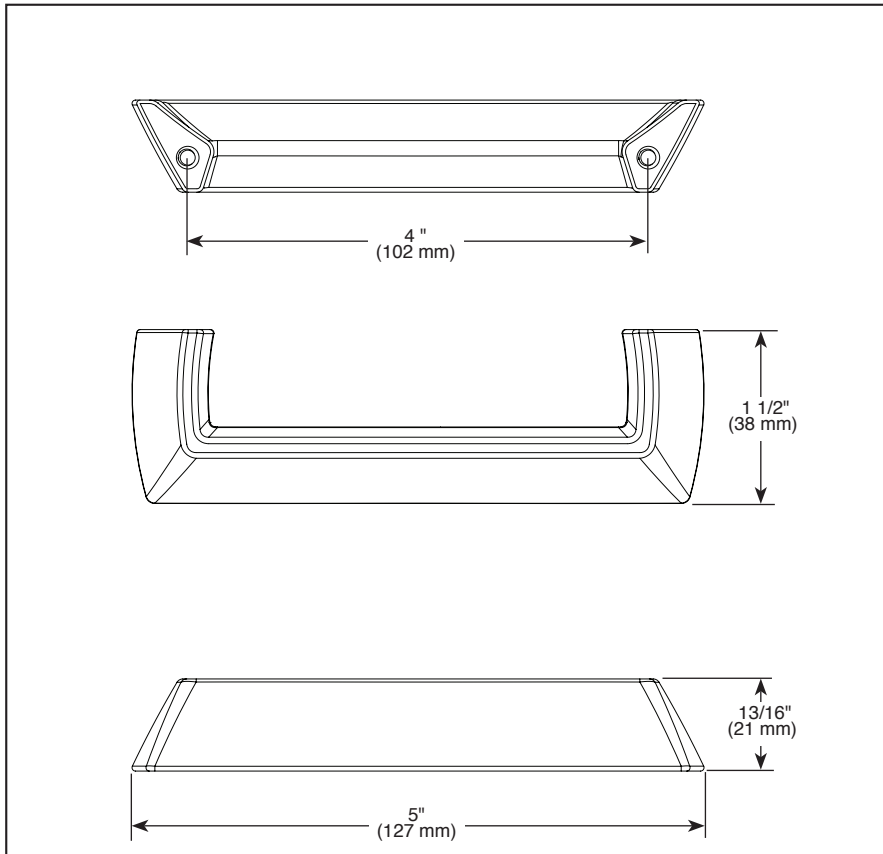

▲ Designate proper finish suffix