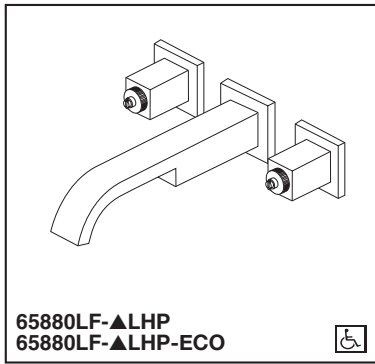

BRIZO®

LAVATORY FAUCETS

- Siderna® Bath Collection
- Two Handle Wall-Mounted Lavatory Valve

STANDARD SPECIFICATIONS:

- Max. 1.50 gpm @ 60 psi, 5.70 L/min @ 414 kPa
- Max. (ECO models only) 1.20 gpm @ 60 psi, 4.54 L/min @ 414 kPa
- Three hole mount
- Control mechanism shall be of the rotating ceramic cylinder type with 90° (1/4 turn) rotation
- Recommend 1 1/2" hole size
- Drain sold separately
- Handles attach to valve by use of magnets inside handles. No set screw required.
- Handles sold separately

WARRANTY

- Lifetime limited warranty on parts (other than electronic parts and batteries) and finishes: or, for commercial users, for 5 years from date of purchase.
- 5 year limited warranty on electronic parts (other than batteries); or, for commercial users, for 1 year from the date of purchase. No warranty is provided on batteries.

COMPLIES WITH:

- ASME A112.18.1 / CSA B125.1
- ASME A112.18.2 / CSA B125.2
- Indicates compliance to ICC/ANSI A117.1
- EPA WaterSense®
- Verified compliant with .25% weighted average Pb content regulations.

65880LF-▲LHP
65880LF-▲LHP-ECO

Submitted Model No.: _____

Specific Features: _____