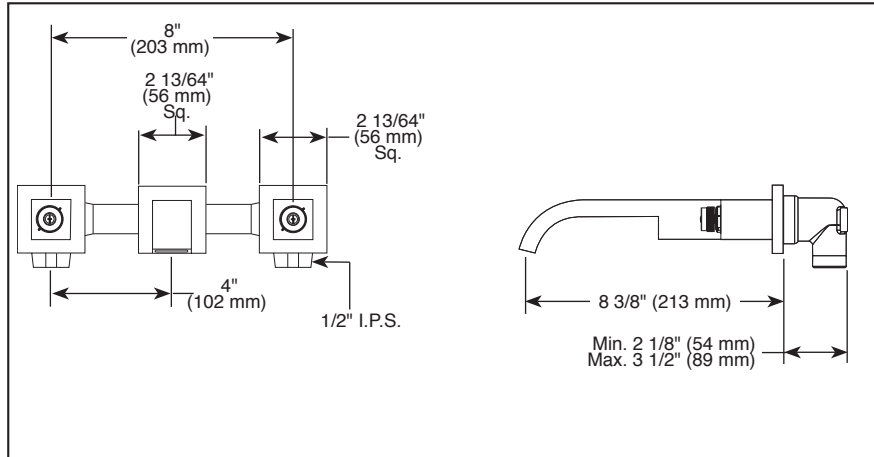

BRIZO®

LAVATORY FAUCETS

- Siderna® Bath Collection
- Two Handle Wall-Mounted Lavatory Valve

STANDARD SPECIFICATIONS:

- Max. 1.50 gpm @ 60 psi, 5.70 L/min @ 414 kPa
- Max. (ECO models only) 1.20 gpm @ 60 psi, 4.54 L/min @ 414 kPa
- Three hole mount
- Control mechanism shall be of the rotating ceramic cylinder type with 90° (1/4 turn) rotation
- Recommend 1 1/2" hole size
- Drain sold separately
- Handles attach to valve by use of magnets inside handles. No set screw required.
- Handles sold separately

65880LF-▲LHP
65880LF-▲LHP-ECO

Submitted Model No.: _____

Specific Features: _____

<p>RP72411▲ Grid Strainer Drain less overflow holes</p>	<p>RP72413▲ Push Button Drain less overflow holes</p> <p>2 3/4" (70 mm) Dia.</p>	<p>RP81627▲ Push Button Drain less overflow holes</p> <p>1 5/8" (41 mm) Dia.</p>
<p>RP72412▲ Grid Strainer Drain with overflow holes</p>	<p>RP72414▲ Push Button Drain with overflow holes</p> <p>2 3/4" (70 mm) Dia.</p>	<p>RP81628▲ Push Button Drain with overflow holes</p> <p>1 5/8" (41 mm) Dia.</p>
<p>HL5880▲ (Metal Inserts) </p> <p>1 5/16" (33 mm) x 3 1/2" (89 mm)</p>	<p>HL5881▲ (Green Glass Inserts) </p> <p>1 5/16" (33 mm) x 3 1/2" (89 mm)</p>	<p>HL5882▲ (Solar Gray Glass Inserts) </p> <p>1 5/16" (33 mm) x 3 1/2" (89 mm)</p>