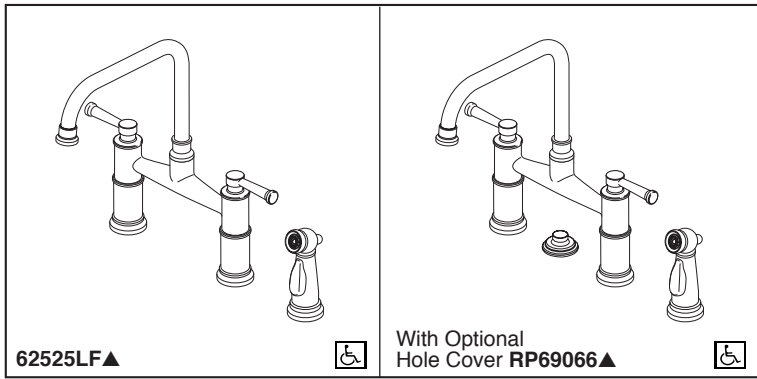

## KITCHEN FAUCETS

- Artesso™ Kitchen Collection
- Two Handle Widespread Bridge
- Two, Three, or Four Hole Mount

Submitted Model No.: \_\_\_\_\_  
 Specific Features: \_\_\_\_\_

▲ Designate Proper Finish Suffix

### STANDARD SPECIFICATIONS:

- Solid brass with one-piece cast brass waterway.
- 8 19/32" (218 mm) long, 13 21/64" (339 mm) high rigid spout.
- Spout swings 360°.
- High flow ceramic control valves.
- Twin lever handles.
- Control mechanism shall be of the rotating cylinder type with 90° rotation.
- Maximum flow rate 1.8 gpm @ 60 PSI.