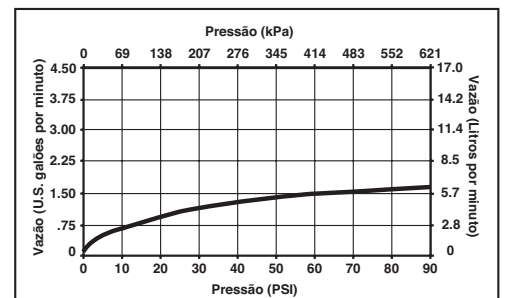

Delta reserves the right (1) to make changes in specifications and materials, and (2) to change or discontinue models, both without notice or obligation. Dimensions are for reference only. See current full-line price book or www.brizo.com for finish options and product availability.

BSP-K-62525LF Rev. A

Delta Faucet Company

55 E. 111th Street, Indianapolis, Indiana 46280
350 South Edgeware Road, St. Thomas, ON N5P 4L1
© 2014 Masco Corporation of Indiana