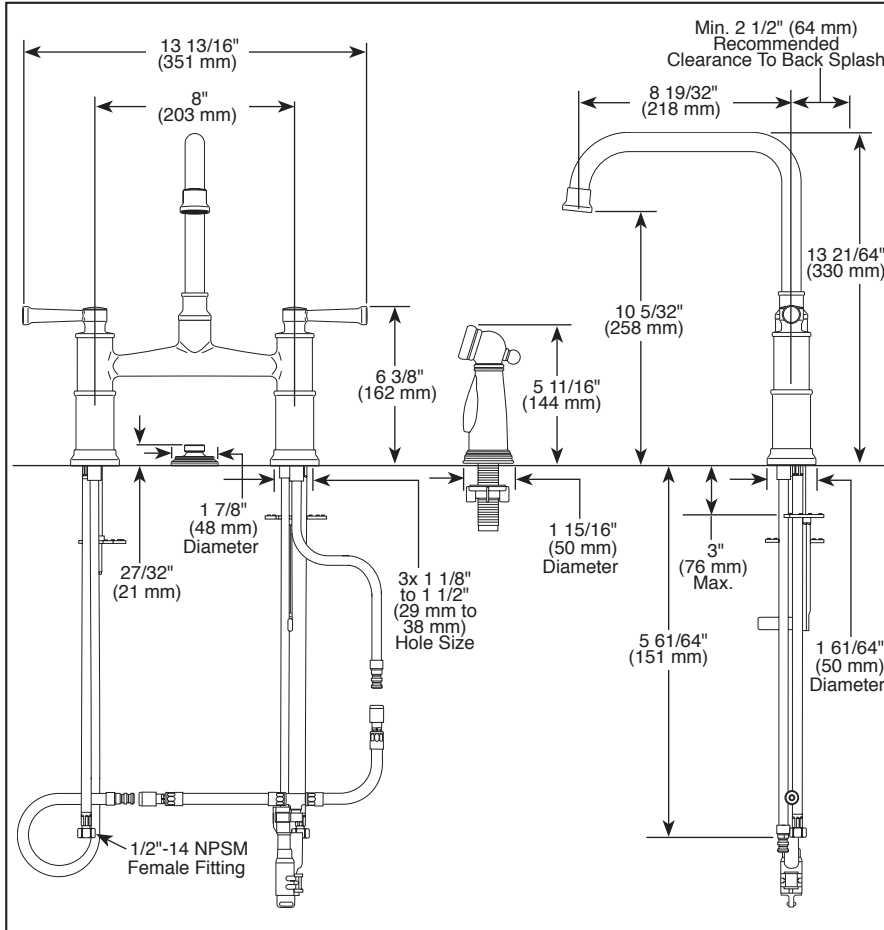

## KITCHEN FAUCETS

- Artesso™ Kitchen Collection
- Two Handle Widespread Bridge
- Two, Three, or Four Hole Mount

Submitted Model No.: \_\_\_\_\_  
 Specific Features: \_\_\_\_\_

▲ Designate Proper Finish Suffix

### STANDARD SPECIFICATIONS:

- Solid brass with one-piece cast brass waterway.
- 8 19/32" (218 mm) long, 13 21/64" (339 mm) high rigid spout.
- Spout swings 360°.
- High flow ceramic control valves.
- Twin lever handles.
- Control mechanism shall be of the rotating cylinder type with 90° rotation.
- Maximum flow rate 1.8 gpm @ 60 PSI.