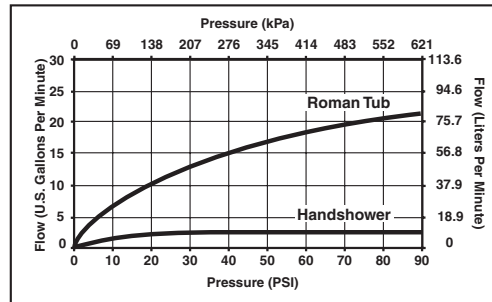

Delta Faucet Company

Indianapolis, Indiana 46280
A Division of Masco Corporation of Indiana
© 2009 Masco Corporation of Indiana

Delta reserves the right (1) to make changes in specifications and materials, and (2) to change or discontinue models, both without notice or obligation. Dimensions are for reference only. See current full-line price book or www.brizo.com for finish options and product availability.