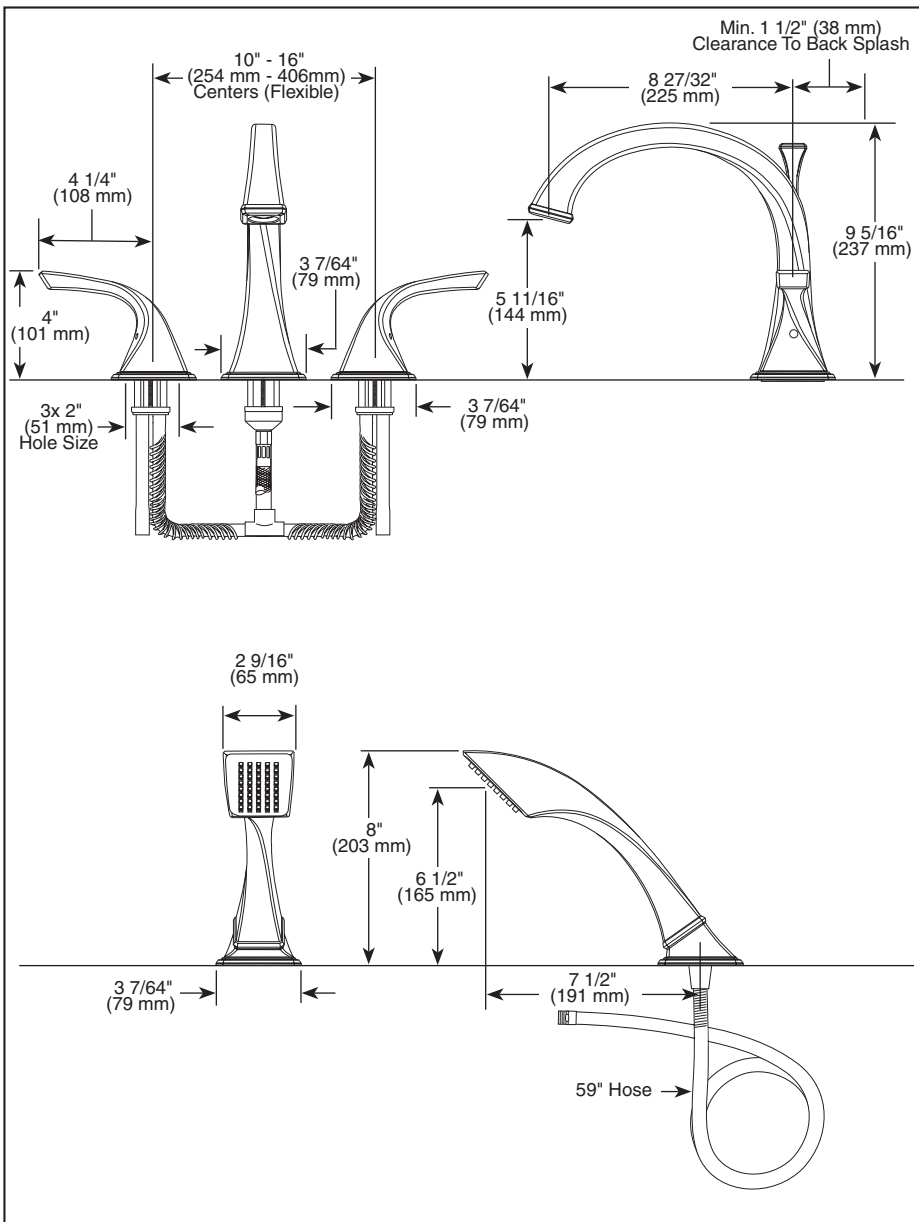

T67430▲

Submitted Model No.: \_\_\_\_\_

Specific Features: \_\_\_\_\_

▲ Designate Proper Finish Suffix

## BATH VALVES

- Virage™ Collection
- Two-Handle Roman Tub Valve
- Trim Only
- Rough-In Kit Must Also be Ordered to Complete Installation (R64707)
- Flexible Deck or Ledge Mount
- Ceramic Disc Valving
- 10" – 16" Centers
- Adjustable Rough-In for Thin or Thick Deck Installations
- For Thick Deck Application-Rough Installed before Mud and Tile
- Four Hole Installation

### STANDARD SPECIFICATIONS:

- Roman tub trim.
- 10" – 16" centers.
- Valve mechanism shall be of the rotating cylinder type with 180° rotation.
- Ceramic disc valving.
- Hot and cold stem units shall be interchangeable.
- All operating parts shall be replaceable from the top.
- Adjustable rough-in for thick and thin deck installations.
- Handshower has two integral check valves for backflow protection.