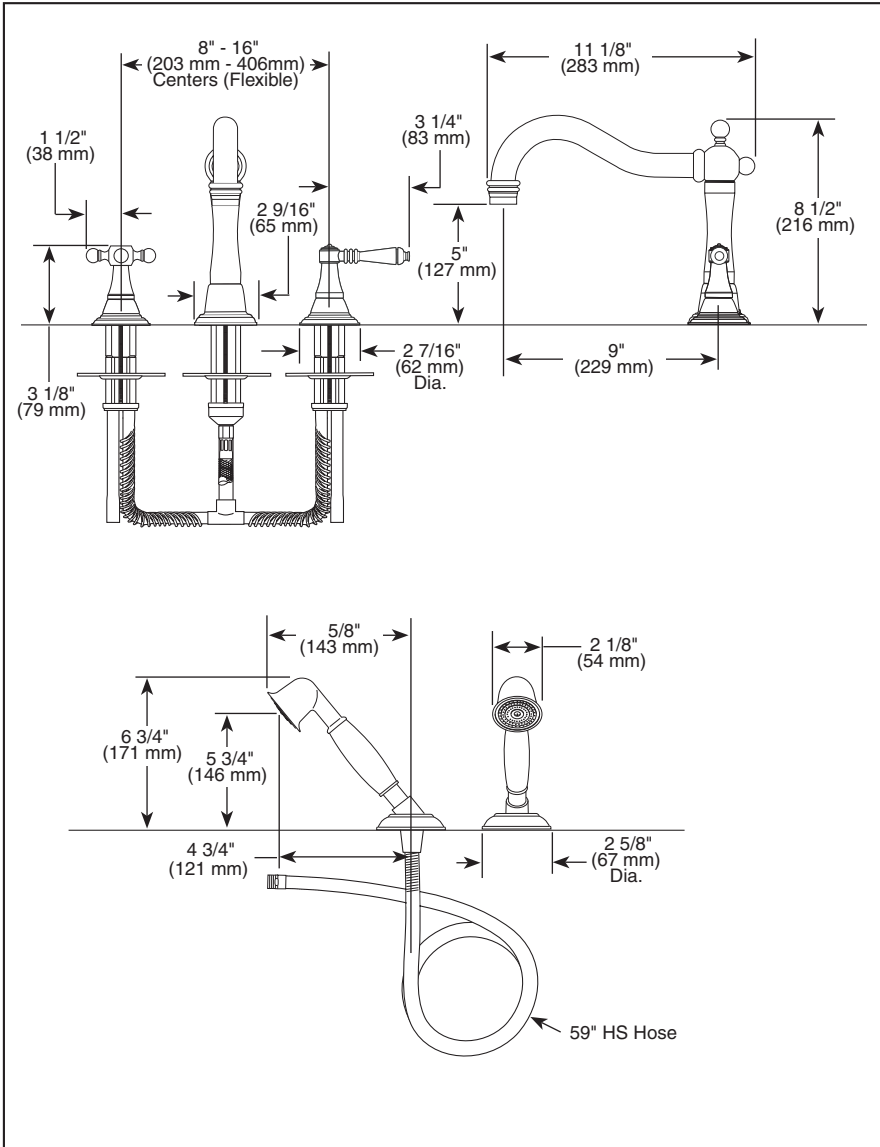

Submitted Model No.: _____

Specific Features: _____

BRIZO[®]

ROMAN TUB/WHIRLPOOL FAUCET TRIM

- Tresa™ Bath Collection
- Three Hole Installation (T67336 & T67338 Series)
- Four Hole Installation (T67436 & T67438 Series)
- Rough-In Kit Must Also be Ordered to Complete Installation (R64707 for four hole and R62707 for three hole)

STANDARD SPECIFICATIONS:

- Trim Only for two handle Roman Tub faucet for concealed mounting.
- 11 1/8" (283 mm) long, 8 1/2" (216 mm) high slip-on rigid spout.
- Temperature and volume controlled with handles.
- Rough-In kit must also be ordered to complete installation (R64707 for four hole and R62707 for three hole). There are separate specification sheets on each rough-in kit if more details are required.
- Handshower includes double check valves for backflow prevention (T67436 & T67438).
- Handshower flows 2.5 gpm @ 80 psi.
- Minimum 4 1/2" (114 mm) to maximum 10" (254 mm) distance between holes.
- Accommodates up to 2 1/2" deck thickness.

COMPLETE VALVE COMPLIES WITH:

- ASME A112.18.1 / CSA B125.1
- ☑ Indicates ADA compliance to ICC/ANSI A117.1

Delta reserves the right (1) to make changes in specifications and materials, and (2) to change or discontinue models, both without notice or obligation. Dimensions are for reference only. See current full-line price book for finish options and product availability.