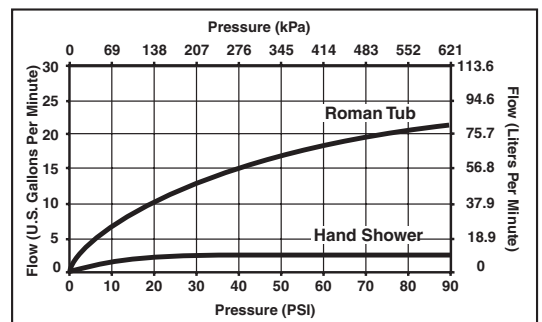

Delta reserves the right (1) to make changes in specifications and materials, and (2) to change or discontinue models, both without notice or obligation. Dimensions are for reference only. See current full-line price book for finish options and product availability.

BSP-B-T67336 Rev. A

Delta Faucet Company

Indianapolis, IN 46280
A Division of Masco Corporation of Indiana
© 2008 Masco Corporation of Indiana