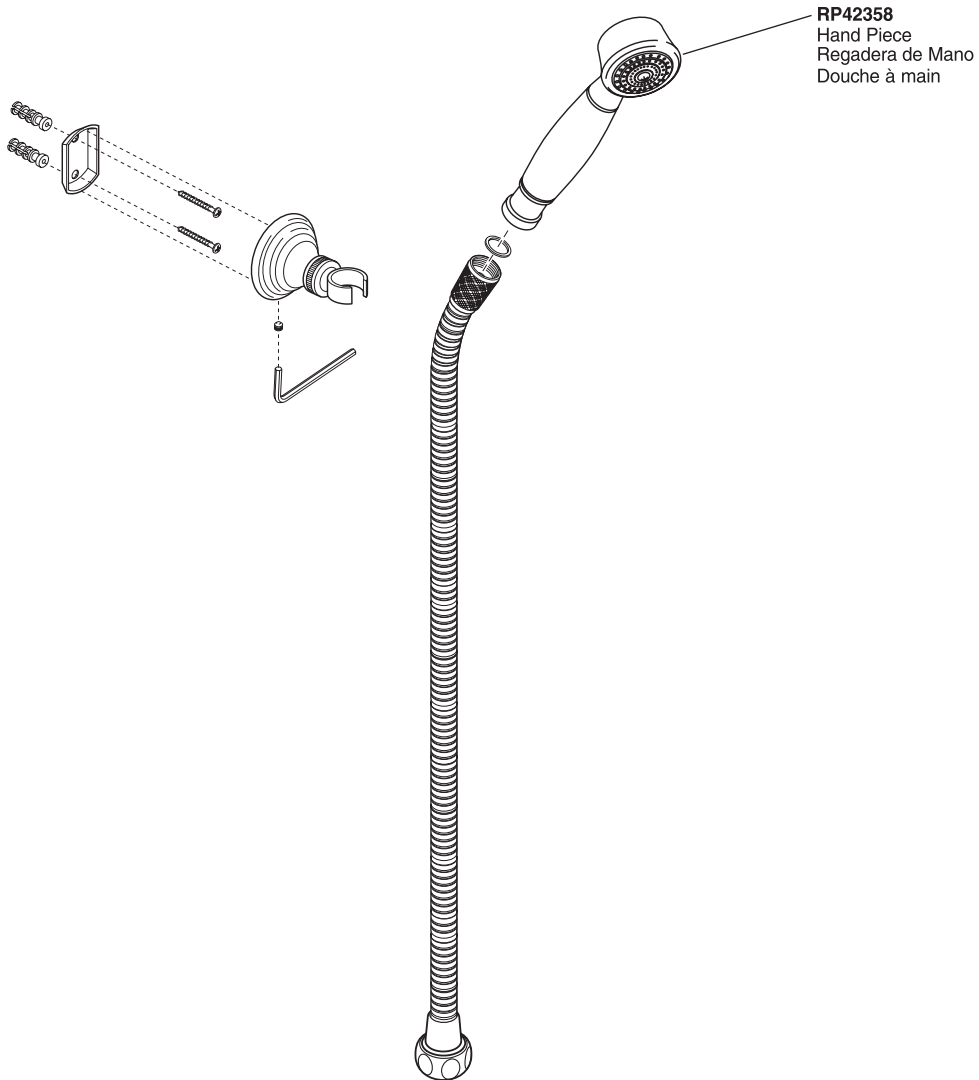

VESI™ CUSTOM SHOWER—SHOWER SYSTEM COMPONENTS

Model/Modelo—RP41202

TUB / SHOWER