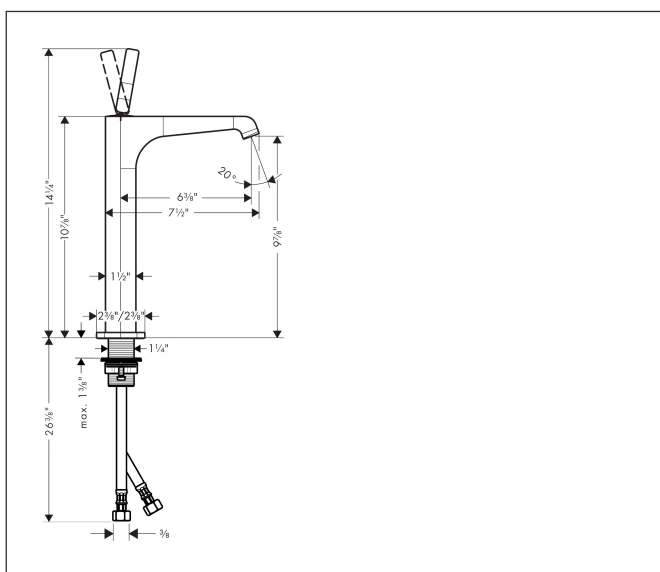

Brand	AXOR
Art. Name	AXOR Citterio E Single-Hole Faucet 250, 1.2 GPM
Art. Nr.	36104671
Surface	matte black
Pos.	1

Product Picture

Features

- Spray modes: Laminar spray
- Flow: 1.2 GPM (4.5 L/Min)
- Ceramic cartridge
- Does not include: Pop-up assembly

Drawing

Technology