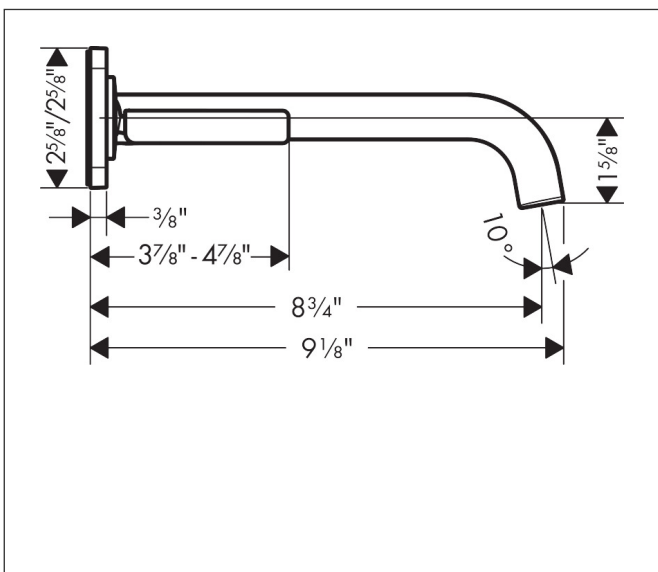

Brand	AXOR
Art. Name	AXOR Citterio E Wall-Mounted Single-Handle Faucet Trim, 1.2 GPM
Art. Nr.	36106671
Surface	matte black
Pos.	1

Product Picture

Features

- Spray modes: Laminar spray
- Flow: 1.2 GPM (4.5 L/Min)
- Ceramic cartridge

Drawing

Technology