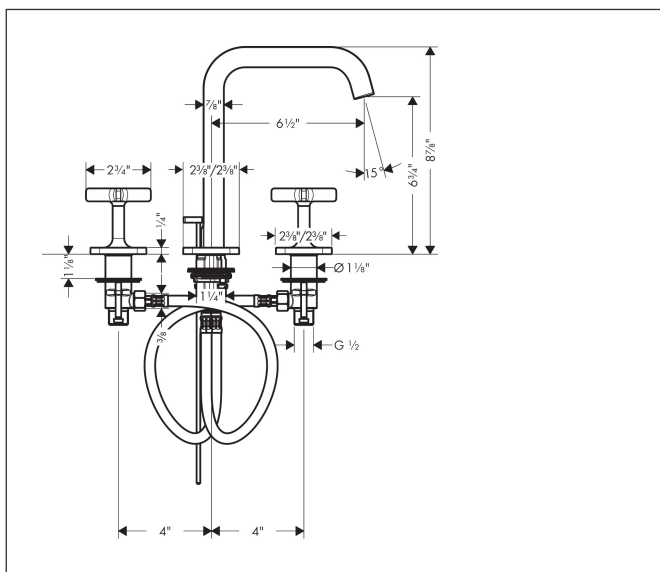

Brand	AXOR
Art. Name	AXOR Citterio E Widespread Faucet 170 with Pop-Up Drain, 1.2 GPM
Art. Nr.	36108671
Surface	matte black
Pos.	1

Product Picture

Features

- Spray modes: Laminar spray
- Flow: 1.2 GPM (4.5 L/Min)
- 90° ceramic valves
- Includes pop-up drain

Drawing

Technology