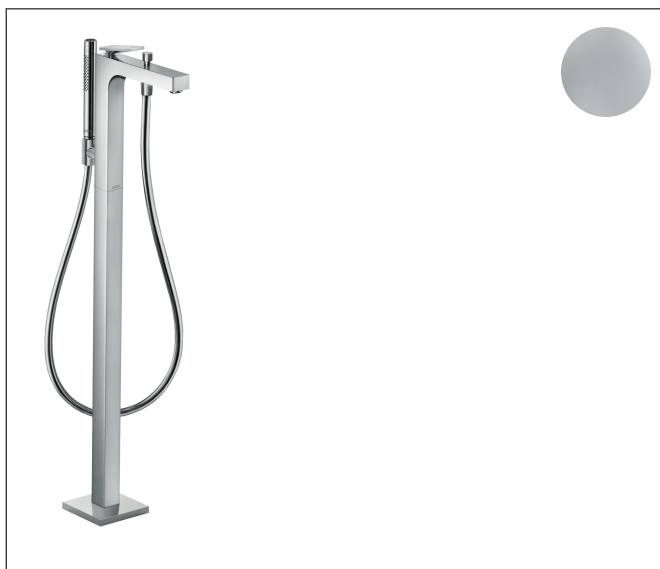

Brand	AXOR
Art. Name	AXOR Citterio Freestanding Tub Filler Trim with 1.75 GPM Handshower- Rhombic Cut
Art. Nr.	39471001
Surface	chrome
Pos.	1

Product Picture

Technology

Spray Types

Features

- Consists of: Freestanding tub filler trim, Baton handshower, Handshower hose, Handshower holder
- spray type mixer: Aerated spray
- spray type hand shower: Rain, Mono
- Ceramic cartridge
- diverter with automatic resetting
- protected against backflow, according to DIN EN 1717