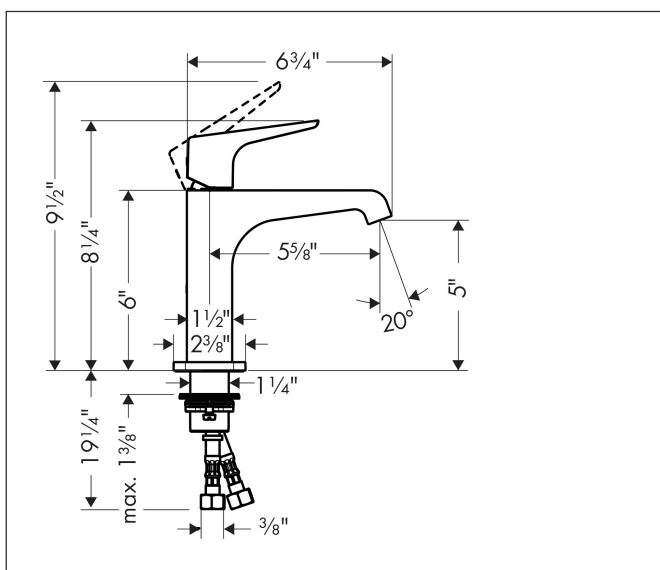

Brand	AXOR
Art. Name	AXOR Citterio E Single-Hole Faucet 125 with Lever Handle, 1.2 GPM
Art. Nr.	36111671
Surface	matte black
Pos.	1

Product Picture

Features

- Spray modes: Laminar spray
- Flow: 1.2 GPM (4.5 L/Min)
- Ceramic cartridge
- Does not include: Pop-up assembly

Drawing

Technology